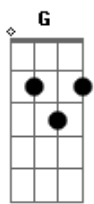

© ukulele-chords.com