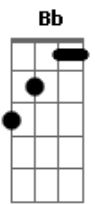

© ukulele-chords.com