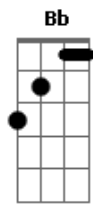

© ukulele-chords.com