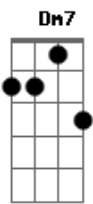

© ukulele-chords.com