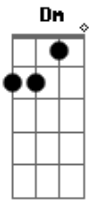

Elvis Presley - Yesterday

Tom: C
Intro: C

C Bm
Yesterday,
E7 Am Am F
All my troubles seemed so far away
G7 C
Now it looks as though they're here to stay
C Am D7 F C
Oh, I believe in yesterday
C Bm
Suddenly
E7 Am Am F
I'm not half the man I used to be
G7 C
There's a shadow hanging over me
C Am D7 F C
Oh, yesterday, came suddenly
E7sus4 E7 Am G F

Why she had to go
Am Dm G7 C
I don't know, she wouldn't say
E7sus4 E7 Am G F
I said something wrong
Am Dm G7 C
Now I long for yesterday
C Bm
Yesterday
E7 Am Am F
Love was such an easy game to play
G7 C
Now I need a place to hide away
C Am D7 F C
Oh, I believe in yesterday
C D7 F C
Mm
(Am C E7sus4)

Acordes

© ukulele-chords.com