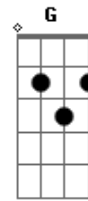

© ukulele-chords.com

© ukulele-chords.com