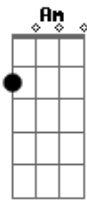

© ukulele-chords.com

© ukulele-chords.com