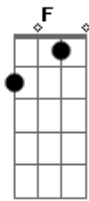

© ukulele-chords.com

© ukulele-chords.com