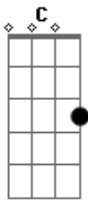

© ukulele-chords.com

© ukulele-chords.com