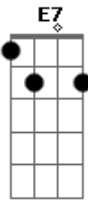

© ukulele-chords.com

© ukulele-chords.com