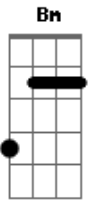

© ukulele-chords.com

© ukulele-chords.com