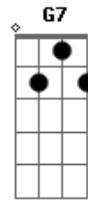

© ukulele-chords.com

© ukulele-chords.com