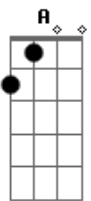

© ukulele-chords.com