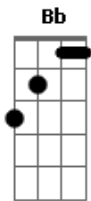

© ukulele-chords.com