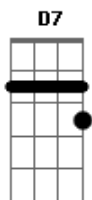

© ukulele-chords.com