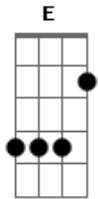

# Elvis Presley - What I'd Say

Tom: E

E  
 Hey mama, don't you treat me wrong,  
 come and love your daddy all night long,  
 A E B7  
 all right, hey, hey, all right now.

E  
 See the girl with the diamond ring,  
 She knows how to shake that thing,  
 A E B7  
 all right, hey, hey, mmm, all right now.

E  
 Ahhh, Ohh, Ahhh, Ohh, Ahhh, Ohh, Ohh  
 A

E  
 Make me feel so good, make me feel so good right now,  
 A

E  
 make me feel so good, make me feel so good right now,  
 B7 A

E B7  
 make me feel so good, make me feel so good.

E  
 Mmm, see the girl with the red dress on,  
 she can do the dog all night long,  
 A E B7 A

E  
 all right, hmm, what'd I say, tell me what'd I say.

B7  
 Tell me what'd I say, tell me what'd I say right now,  
 A E  
 tell me what'd I say, tell me what'd I say right now,  
 B7 A

E B7  
 tell me what'd I say, tell me what'd I say.  
 E  
 Ahhh, Ohh, Ahhh, Ohh, Ahhh, Ohh, Ohh.  
 A

A  
 It's all right, It's all right right now, Baby, it's all  
 right now