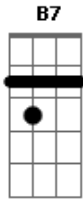

# Elvis Presley - What I'd Say

Tom: E

E  
 Hey mama, don't you treat me wrong,  
 come and love your daddy all night long,  
 A E B7  
 all right, hey, hey, all right now.

E  
 See the girl with the diamond ring,  
 She knows how to shake that thing,  
 A E B7  
 all right, hey, hey, mmm, all right now.

E  
 Mmm, see the girl with the red dress on,  
 she can do the dog all night long,  
 A E B7 A

E  
 all right, hmm, what'd I say, tell me what'd I say.

B7  
 Tell me what'd I say, tell me what'd I say right now,  
 A E  
 tell me what'd I say, tell me what'd I say right now,  
 B7 A

E B7  
 tell me what'd I say, tell me what'd I say.  
 E  
 Ahhh, Ohh, Ahhh, Ohh, Ahhh, Ohh, Ohh.  
 A

A  
 It's all right, It's all right right now, Baby, it's all  
 right now