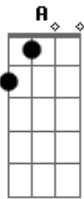

Elvis Presley - What I'd Say

Tom: E

E
 Hey mama, don't you treat me wrong,
 come and love your daddy all night long,
 A E B7
 all right, hey, hey, all right now.

E
 See the girl with the diamond ring,
 She knows how to shake that thing,
 A E B7
 all right, hey, hey, mmm, all right now.

E
 Mmm, see the girl with the red dress on,
 she can do the dog all night long,
 A E B7 A

E
 all right, hmm, what'd I say, tell me what'd I say.

B7
 Tell me what'd I say, tell me what'd I say right now,
 A E
 tell me what'd I say, tell me what'd I say right now,
 B7 A

E B7
 tell me what'd I say, tell me what'd I say.
 E
 Ahhh, Ohh, Ahhh, Ohh, Ahhh, Ohh, Ohh.
 A

A
 It's all right, It's all right right now, Baby, it's all
 right now

Acordes

© ukulele-chords.com

© ukulele-chords.com