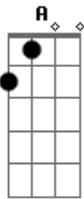

Elvis Presley - What I'd Say

Tom: E

E
Hey mama, don't you treat me wrong,
come and love your daddy all night long,
A E B7
all right, hey, hey, all right now.

E
See the girl with the diamond ring,
She knows how to shake that thing,
A E B7
all right, hey, hey, mmm, all right now.

E
Ahhh, Ohh, Ahhh, Ohh, Ahhh, Ohh, Ohh
A

E
Make me feel so good, make me feel so good right now,
A

E
make me feel so good, make me feel so good right now,
B7 A

E B7
make me feel so good, make me feel so good.

E
Mmm, see the girl with the red dress on,
she can do the dog all night long,
A E B7 A

E
all right, hmm, what'd I say, tell me what'd I say.

B7
Tell me what'd I say, tell me what'd I say right now,
A E
tell me what'd I say, tell me what'd I say right now,
B7 A

E B7
tell me what'd I say, tell me what'd I say.
E
Ahhh, Ohh, Ahhh, Ohh, Ahhh, Ohh, Ohh.
A

A
It's all right, It's all right right now, Baby, it's all
right now

Acordes

© ukulele-chords.com

© ukulele-chords.com

© ukulele-chords.com