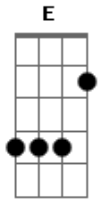

Elvis Presley - What I'd Say

Tom: E

E
 Hey mama, don't you treat me wrong,
 come and love your daddy all night long,
 A E B7
 all right, hey, hey, all right now.

E
 See the girl with the diamond ring,
 She knows how to shake that thing,
 A E B7
 all right, hey, hey, mmm, all right now.

E
 Ahhh, Ohh, Ahhh, Ohh, Ahhh, Ohh, Ohh
 A

E
 Make me feel so good, make me feel so good right now,
 A

E
 make me feel so good, make me feel so good right now,
 B7 A

E B7
 make me feel so good, make me feel so good.

E
 Mmm, see the girl with the red dress on,
 she can do the dog all night long,
 A E B7 A

E
 all right, hmm, what'd I say, tell me what'd I say.

B7
 Tell me what'd I say, tell me what'd I say right now,
 A E
 tell me what'd I say, tell me what'd I say right now,
 B7 A

E B7
 tell me what'd I say, tell me what'd I say.
 E
 Ahhh, Ohh, Ahhh, Ohh, Ahhh, Ohh, Ohh.
 A

A
 It's all right, It's all right right now, Baby, it's all
 right now

Acordes

© ukulele-chords.com

© ukulele-chords.com