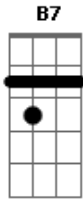

Elvis Presley - What I'd Say

Tom: E

E
 Hey mama, don't you treat me wrong,
 come and love your daddy all night long,
 A E B7
 all right, hey, hey, all right now.

E
 See the girl with the diamond ring,
 She knows how to shake that thing,
 A E B7
 all right, hey, hey, mmm, all right now.

E
 Mmm, see the girl with the red dress on,
 she can do the dog all night long,
 A E B7 A

E
 all right, hmm, what'd I say, tell me what'd I say.

B7
 Tell me what'd I say, tell me what'd I say right now,
 A E
 tell me what'd I say, tell me what'd I say right now,
 B7 A

E B7
 tell me what'd I say, tell me what'd I say.
 E
 Ahhh, Ohh, Ahhh, Ohh, Ahhh, Ohh, Ohh.
 A

A
 It's all right, It's all right right now, Baby, it's all
 right now

Acordes

© ukulele-chords.com

© ukulele-chords.com