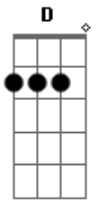

Elvis Presley - Welcome To My World

Tom: A
Intro: Bm E D

A Bm A
Welcome to my world. Won't You come on in?
Gbm Bm E A
Miracles I guess Still happen now and then.
Bm E A Gbm
Step into my heart; leave your cares behind
Bm E A D A
Welcome to my world built with you in mind.
E A E A

Knock and the door will open; Seek and you will find
E A Gb7 B E
Ask and You'll be given The key to this world of mine.
Bm E A Gbm
I'll be waiting here with my arms unfurled,
Gbm Bm E D A
Waiting just for you; Welcome to my world.

(instrumental)

Gbm Bm E D A
Waiting just for you; Welcome to my world.

Acordes

© ukulele-chords.com

© ukulele-chords.com

© ukulele-chords.com

© ukulele-chords.com

© ukulele-chords.com