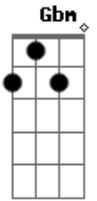

Elvis Presley - Welcome To My World

Tom: A
Intro: Bm E D

A Bm A
Welcome to my world. Won't You come on in?
Gbm Bm E A
Miracles I guess Still happen now and then.
Bm E A Gbm
Step into my heart; leave your cares behind
Bm E A D A
Welcome to my world built with you in mind.
E A E A

Knock and the door will open; Seek and you will find
E A Gb7 B E
Ask and You'll be given The key to this world of mine.
Bm E A Gbm
I'll be waiting here with my arms unfurled,
Gbm Bm E D A
Waiting just for you; Welcome to my world.

(instrumental)

Gbm Bm E D A
Waiting just for you; Welcome to my world.

Acordes

© ukulele-chords.com

© ukulele-chords.com

© ukulele-chords.com

© ukulele-chords.com

© ukulele-chords.com