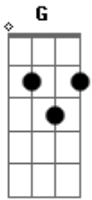

© ukulele-chords.com