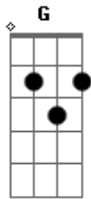

© ukulele-chords.com