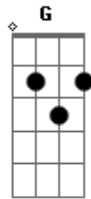

© ukulele-chords.com