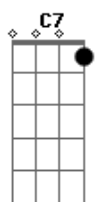

© ukulele-chords.com