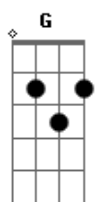

Elvis Presley - Unchained Melody

Tom: C

C Am F
Oh, my love, my darling
G7 C Am G G7
I've hungered for your touch, a long lonely time
C Am F G7 C
And time goes by, so slowly and time can do so much
Am Em G
Are you, still mine?
G7 C G Am C
I need your love, I need your love
Dm G7 C C7
God speed your love to me

F G C C7
Lonely rivers flow to the sea, to the sea
To the waiting arms of the sea
F G F Eb
Lonely rivers cry, wait for me, wait for me
F G C
I'll be coming home, wait for me

Am F G7 C
Oh, my love, my darling, I've hungered for your kiss
Am Em G
Are you still mine?
G7 C G Am C
I need your love, I need your love
Dm G7 C
God, speed your love, to me

Acordes

© ukulele-chords.com