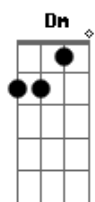

© ukulele-chords.com