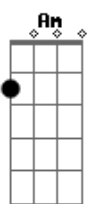

© ukulele-chords.com