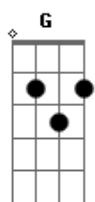

Elvis Presley - Unchained Melody

Tom: C

C Am F
Oh, my love, my darling
G7 C Am G G7
I've hungered for your touch, a long lonely time
C Am F G7 C
And time goes by, so slowly and time can do so much
Am Em G
Are you, still mine?
G7 C G Am7 C
I need your love, I need your love
Dm G7 C C7
God speed your love to me
F G F Eb

Lonely rivers flow to the sea, to the sea
F G C C7
To the waiting arms of the sea
F G F Eb
Lonely rivers cry, wait for me, wait for me
F G C
I'll be coming home, wait for me
Am F G7 C
Oh, my love, my darling, I've hungered for your kiss
Am Em G
Are you still mine?
G7 C G Am7 C
I need your love, I need your love
Dm G7 C
God, speed your love, to me

Acordes

© ukulele-chords.com