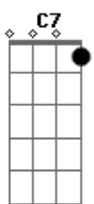

© ukulele-chords.com