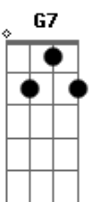

© ukulele-chords.com