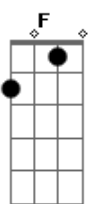

© ukulele-chords.com