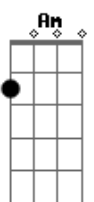

© ukulele-chords.com