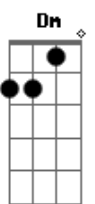

© ukulele-chords.com