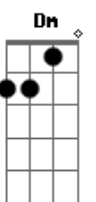

© ukulele-chords.com