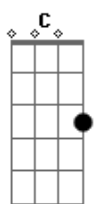

© ukulele-chords.com