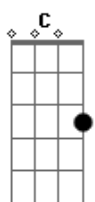

© ukulele-chords.com