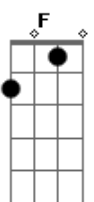

© ukulele-chords.com