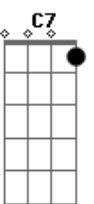

© ukulele-chords.com