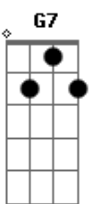

© ukulele-chords.com