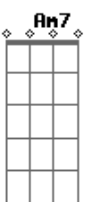

© ukulele-chords.com