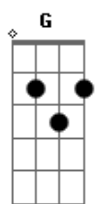

Elvis Presley - Unchained Melody

Tom: C

C Am F
Oh, my love, my darling
G7 C Am G G7
I've hungered for your touch, a long lonely time
C Am F G7 C
And time goes by, so slowly and time can do so much
Am Em G
Are you, still mine?
G7 C G Am7 C
I need your love, I need your love
Dm G7 C C7
God speed your love to me
F G F Eb

Lonely rivers flow to the sea, to the sea
F G C C7
To the waiting arms of the sea
F G F Eb
Lonely rivers cry, wait for me, wait for me
F G C
I'll be coming home, wait for me
Am F G7 C
Oh, my love, my darling, I've hungered for your kiss
Am Em G
Are you still mine?
G7 C G Am7 C
I need your love, I need your love
Dm G7 C
God, speed your love, to me

Acordes

© ukulele-chords.com