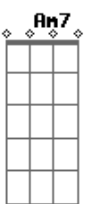

© ukulele-chords.com