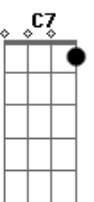

© ukulele-chords.com