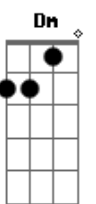

© ukulele-chords.com