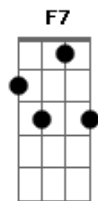

© ukulele-chords.com