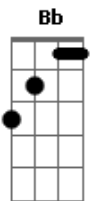

© ukulele-chords.com