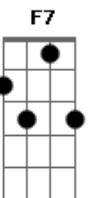

© ukulele-chords.com