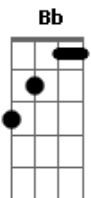

© ukulele-chords.com

© ukulele-chords.com