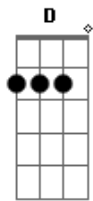

Elvis Presley - Tomorrow is a Long Time

Tom: **D**

Standard tuning.

Intro: **D**

D
If today was not an endless highway
D
If tonight was not an endless trail
G **A** **D**
If tomorrow wasn't such a long time
G **A** **D**
Then lonesome would mean nothing to me at all

G **A** **D**
Yes and only if my own true love was waiting
G **A** **D**
If I could hear her heart softly pounding
G **A** **D**
If only she was lying by me
G **A** **D**
Then I'd lie in my bed once again

I can't see my reflection in the water

I can't speak the sounds that show no pain
I can't hear the echo of my footsteps
I can't remember the sound of my own name
Yes and only if my own true love was waiting
If I could hear her heart softly pounding
If only she was lying by me
Then I'd lie in my bed once again
There's beauty in the silver singing river
There's beauty in the sunrise in the sky
But none of these and nothing else could match the beauty
That I remember in my true love's eyes
Yes and only if my own true love was waiting
If I could hear her heart softly pounding
If only she was lying by me
Then I'd lie in my bed once again
If today was not an endless highway
If tonight was not an endless trail
If tomorrow wasn't such a long time
Then lonesome would mean nothing to me at all
Yes and only if my own true love was waiting
If I could hear her heart softly pounding
If only she was lying by me
Then I'd lie in my bed once again

Acordes