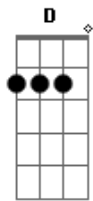

Elvis Presley - Tomorrow is a Long Time

Tom: **D**

Standard tuning.

Intro: **D**

D
If today was not an endless highway
D
If tonight was not an endless trail
G **A** **D**
If tomorrow wasn't such a long time
G **A** **D**
Then lonesome would mean nothing to me at all

G **A** **D**
Yes and only if my own true love was waiting

G **A** **D**
If I could hear her heart softly pounding

G **A** **D**
If only she was lying by me

G **A** **D**
Then I'd lie in my bed once again

I can't see my reflection in the water

I can't speak the sounds that show no pain
I can't hear the echo of my footsteps
I can't remember the sound of my own name
Yes and only if my own true love was waiting
If I could hear her heart softly pounding
If only she was lying by me
Then I'd lie in my bed once again
There's beauty in the silver singing river
There's beauty in the sunrise in the sky
But none of these and nothing else could match the beauty
That I remember in my true love's eyes
Yes and only if my own true love was waiting
If I could hear her heart softly pounding
If only she was lying by me
Then I'd lie in my bed once again
If today was not an endless highway
If tonight was not an endless trail
If tomorrow wasn't such a long time
Then lonesome would mean nothing to me at all
Yes and only if my own true love was waiting
If I could hear her heart softly pounding
If only she was lying by me
Then I'd lie in my bed once again

Acordes