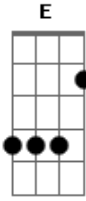

© ukulele-chords.com