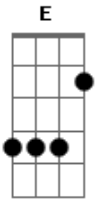

© ukulele-chords.com