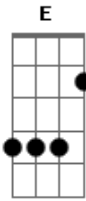

© ukulele-chords.com