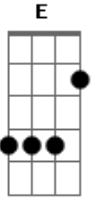

© ukulele-chords.com