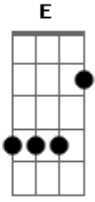

© ukulele-chords.com