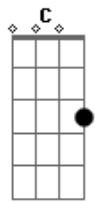

Elvis Presley - There's Always Me

Tom: C

(intro) Dm G

When the evening shadows fall

And you're wondering who to call,

For a little company there's always me.

If your great romance should end,

And you're lonesome for a friend,

C Fm C

Darling, your need never be, there's always me.

I don't seem to mind somehow playing second fiddle now,

Someday you'll want me dear, and when that day is here.

Within my arms you'll come to know,

Other loves may come and go,

But my love for you will be eternally,

Look around and you will see there's always me.

Acordes

© ukulele-chords.com

© ukulele-chords.com

© ukulele-chords.com

© ukulele-chords.com

© ukulele-chords.com