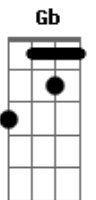

© ukulele-chords.com