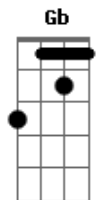

© ukulele-chords.com