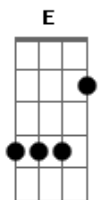

Elvis Presley - The Girl Of My Best Friend

Tom: E

(E Dbm)

E Dbm E Dbm
The way she walks, the way she talks

E Dbm B
How long can I pretend?

A B E Dbm
Oh I can't help it, I'm in love

A B
With the girl of my best friend

E Dbm E Dbm
Her lovely hair, her skin so fair

E Dbm B
I could go on, never end

A B E Dbm
Oh I can't help it, I'm in love

A B E
With the girl of my best friend

A B E Dbm

I want to tell her how I love her so

A B E Dbm
Or will I always be in love

A B E Dbm
With the girl of my best friend

E Dbm
Never end

E Dbm
Will it ever end

E Dbm
Please let it end

Acordes

© ukulele-chords.com

© ukulele-chords.com