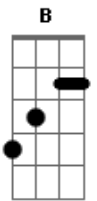

Elvis Presley - The Girl Of My Best Friend

Tom: E

(E Dbm)

E Dbm E Dbm
The way she walks, the way she talks

E Dbm B
How long can I pretend?

A B E Dbm
Oh I can't help it, I'm in love

A B
With the girl of my best friend

E Dbm E Dbm
Her lovely hair, her skin so fair

E Dbm B
I could go on, never end

A B E Dbm
Oh I can't help it, I'm in love

A B E
With the girl of my best friend

A B E Dbm

I want to tell her how I love her so

A B E Dbm
Or will I always be in love

A B E Dbm
With the girl of my best friend

E Dbm
Never end

E Dbm
Will it ever end

E Dbm
Please let it end

Acordes

© ukulele-chords.com

© ukulele-chords.com