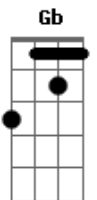

© ukulele-chords.com