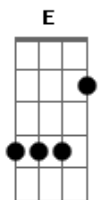

Elvis Presley - The Girl Of My Best Friend

Tom: E

(E Dbm)

E Dbm E Dbm
The way she walks, the way she talks

E Dbm B
How long can I pretend?

A B E Dbm
Oh I can?t help it, I?m in love

A B
With the girl of my best friend

E Dbm E Dbm
Her lovely hair, her skin so fair

E Dbm B
I could go on, never end

A B E Dbm
Oh I can?t help it, I?m in love

A B E
With the girl of my best friend

A B E Dbm

I want to tell her how I love her so

A B E Dbm
Or will I always be in love

A B E Dbm
With the girl of my best friend

E Dbm
Never end

E Dbm
Will it ever end

E Dbm
Please let it end

Acordes

© ukulele-chords.com

© ukulele-chords.com