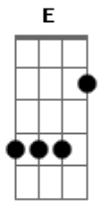

Elvis Presley - The Girl Of My Best Friend

Tom: E

(E Dbm)

E Dbm E Dbm
The way she walks, the way she talks

E Dbm B
How long can I pretend?

A B E Dbm
Oh I can't help it, I'm in love

A B
With the girl of my best friend

E Dbm E Dbm
Her lovely hair, her skin so fair

E Dbm B
I could go on, never end

A B E Dbm
Oh I can't help it, I'm in love

A B E
With the girl of my best friend

A B E Dbm

I want to tell her how I love her so

A B E Dbm
Or will I always be in love

A B E Dbm
With the girl of my best friend

E Dbm
Never end

E Dbm
Will it ever end

E Dbm
Please let it end

Acordes

© ukulele-chords.com

© ukulele-chords.com