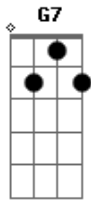

Elvis Presley - Teddy Bear

Tom: C

intru=(C F C)

C
Baby let me be,
F C
your lovin' Teddy Bear
F
Put a chain around my neck,
F C
and lead me anywhere
G7
Oh let me be
[NC] C
Your teddy bear.

F G7
I don't wanna be a tiger
F G7
Cause tigers play too rough

F G7
I don't wanna be a lion
F G7
'Cause lions ain't the kind
C
you love enough.
[NC] C
Just wanna be, your Teddy Bear
F
Put a chain around my neck
F C
and lead me anywhere
G7
Oh let me be
C
Your teddy bear.

Baby let me be, around you every night
Run your fingers through my hair,
And cuddle me real tight.

Acordes

© ukulele-chords.com

© ukulele-chords.com

© ukulele-chords.com