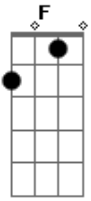

Elvis Presley - Teddy Bear

Tom: C

intru=(C F C)

C
Baby let me be,
F C
your lovin' Teddy Bear
F
Put a chain around my neck,
F C
and lead me anywhere
G7
Oh let me be
[NC] C
Your teddy bear.

F G7
I don't wanna be a tiger
F G7
Cause tigers play too rough

F G7
I don't wanna be a lion
F G7
'Cause lions ain't the kind
C
you love enough.
[NC] C
Just wanna be, your Teddy Bear
F
Put a chain around my neck
F C
and lead me anywhere
G7
Oh let me be
C
Your teddy bear.

Baby let me be, around you every night
Run your fingers through my hair,
And cuddle me real tight.

Acordes

© ukulele-chords.com

© ukulele-chords.com

© ukulele-chords.com