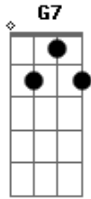

Elvis Presley - Teddy Bear

Tom: C

intru=(C F C)

C
Baby let me be,
F C
your lovin' Teddy Bear
F
Put a chain around my neck,
F C
and lead me anywhere
G7
Oh let me be
[NC] C
Your teddy bear.

F G7
I don't wanna be a tiger
F G7
Cause tigers play too rough

F G7
I don't wanna be a lion
F G7
'Cause lions ain't the kind
C
you love enough.
[NC] C
Just wanna be, your Teddy Bear
F
Put a chain around my neck
F C
and lead me anywhere
G7
Oh let me be
C
Your teddy bear.

Baby let me be, around you every night
Run your fingers through my hair,
And cuddle me real tight.

Acordes

© ukulele-chords.com

© ukulele-chords.com

© ukulele-chords.com