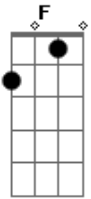

Elvis Presley - Teddy Bear

Tom: C

intru=(C F C)

C
Baby let me be,
F C
your lovin' Teddy Bear
F
Put a chain around my neck,
F C
and lead me anywhere
G7
Oh let me be
[NC] C
Your teddy bear.

F G7
I don't wanna be a tiger
F G7
Cause tigers play too rough

F G7
I don't wanna be a lion
F G7
'Cause lions ain't the kind
C
you love enough.
[NC] C
Just wanna be, your Teddy Bear
F
Put a chain around my neck
F C
and lead me anywhere
G7
Oh let me be
C
Your teddy bear.

Baby let me be, around you every night
Run your fingers through my hair,
And cuddle me real tight.

Acordes

© ukulele-chords.com

© ukulele-chords.com

© ukulele-chords.com