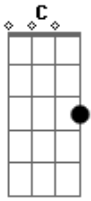

Elvis Presley - Teddy Bear

Tom: C

intru=(C F C)

C
Baby let me be,
F C
your lovin' Teddy Bear
F
Put a chain around my neck,
F C
and lead me anywhere
G7
Oh let me be
[NC] C
Your teddy bear.

F G7
I don't wanna be a tiger
F G7
Cause tigers play too rough

F G7
I don't wanna be a lion
F G7
'Cause lions ain't the kind
C
you love enough.
[NC] C
Just wanna be, your Teddy Bear
F
Put a chain around my neck
F C
and lead me anywhere
G7
Oh let me be
C
Your teddy bear.

Baby let me be, around you every night
Run your fingers through my hair,
And cuddle me real tight.

Acordes

© ukulele-chords.com

© ukulele-chords.com

© ukulele-chords.com