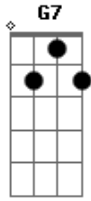

# Elvis Presley - Teddy Bear

Tom: C

intru=(C F C )

C  
Baby let me be,  
F C  
your lovin' Teddy Bear  
F  
Put a chain around my neck,  
F C  
and lead me anywhere  
G7  
Oh let me be  
[NC] C  
Your teddy bear.

F G7  
I don't wanna be a tiger  
F G7  
Cause tigers play too rough

F G7  
I don't wanna be a lion  
F G7  
'Cause lions ain't the kind  
C  
you love enough.  
[NC] C  
Just wanna be, your Teddy Bear  
F  
Put a chain around my neck  
F C  
and lead me anywhere  
G7  
Oh let me be  
C  
Your teddy bear.

Baby let me be, around you every night  
Run your fingers through my hair,  
And cuddle me real tight.