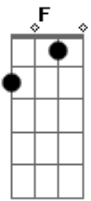

Elvis Presley - Teddy Bear

Tom: C

intru=(C F C)

C
Baby let me be,
F C
your lovin' Teddy Bear
F
Put a chain around my neck,
F C
and lead me anywhere
G7
Oh let me be
[NC] C
Your teddy bear.

F G7
I don't wanna be a tiger
F G7
Cause tigers play too rough

F G7
I don't wanna be a lion
F G7
'Cause lions ain't the kind
C
you love enough.
[NC] C
Just wanna be, your Teddy Bear
F
Put a chain around my neck
F C
and lead me anywhere
G7
Oh let me be
C
Your teddy bear.

Baby let me be, around you every night
Run your fingers through my hair,
And cuddle me real tight.

Acordes

© ukulele-chords.com

© ukulele-chords.com

© ukulele-chords.com