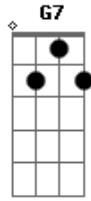

Elvis Presley - Teddy Bear

Tom: C

intru=(C F C)

C
Baby let me be,
F C
your lovin' Teddy Bear
F
Put a chain around my neck,
F C
and lead me anywhere
G7
Oh let me be
[NC] C
Your teddy bear.

F G7
I don't wanna be a tiger
F G7
Cause tigers play too rough

F G7
I don't wanna be a lion
F G7
'Cause lions ain't the kind
C
you love enough.
[NC] C
Just wanna be, your Teddy Bear
F
Put a chain around my neck
F C
and lead me anywhere
G7
Oh let me be
C
Your teddy bear.

Baby let me be, around you every night
Run your fingers through my hair,
And cuddle me real tight.

Acordes

© ukulele-chords.com

© ukulele-chords.com

© ukulele-chords.com