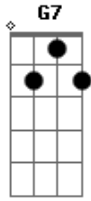

Elvis Presley - Teddy Bear

Tom: C

intru=(C F C)

C
Baby let me be,
F C
your lovin' Teddy Bear
F
Put a chain around my neck,
F C
and lead me anywhere
G7
Oh let me be
[NC] C
Your teddy bear.

F G7
I don't wanna be a tiger
F G7
Cause tigers play too rough

F G7
I don't wanna be a lion
F G7
'Cause lions ain't the kind
C
you love enough.
[NC] C
Just wanna be, your Teddy Bear
F
Put a chain around my neck
F C
and lead me anywhere
G7
Oh let me be
C
Your teddy bear.

Baby let me be, around you every night
Run your fingers through my hair,
And cuddle me real tight.

Acordes

© ukulele-chords.com

© ukulele-chords.com

© ukulele-chords.com