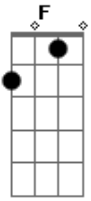

© ukulele-chords.com