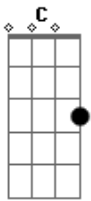

Elvis Presley - Teddy Bear

Tom: C

intru=(C F C)

C
Baby let me be,
F C
your lovin' Teddy Bear
F
Put a chain around my neck,
F C
and lead me anywhere
G7
Oh let me be
[NC] C
Your teddy bear.

F G7
I don't wanna be a tiger
F G7
Cause tigers play too rough

F G7
I don't wanna be a lion
F G7
'Cause lions ain't the kind
C
you love enough.
[NC] C
Just wanna be, your Teddy Bear
F
Put a chain around my neck
F C
and lead me anywhere
G7
Oh let me be
C
Your teddy bear.

Baby let me be, around you every night
Run your fingers through my hair,
And cuddle me real tight.

Acordes

© ukulele-chords.com

© ukulele-chords.com

© ukulele-chords.com