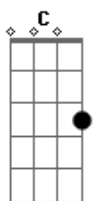

Elvis Presley - Soldier Boy

Tom: C

Standard tuning.

Fill 1:

Fill 2:

Soldier boy   C   Am   Dm   G7   why feel blue
Don't you believe that she will be true
It's written in the book
That she was meant for only you

Soldier boy   C   Am   Dm   G7   tell me why do you cry
When you return she'll rush to your side
It's written in the book

That she was meant for only you   Dm   G7   C   F   C   C7
(Fill 1)
So prove your love is true   C   (Fill 2)
She'll be there to say "I do"   F   (Fill 1)
And if you go o'er sea or land   D7   G   G7
She'll make you understand
While you're gone oh try to believe
Her love for you is really for real
It's written in the book
That she was meant for only you
So prove your love is true
She'll be there to say "I do"
And if you go o'er sea or land
She'll make you understand
While you're gone oh try to believe
Her love for you is really for real
It's written in the book
That she was meant for only you

Acordes

© ukulele-chords.com