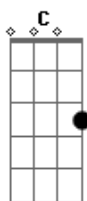

Elvis Presley - Soldier Boy

Tom: C

Standard tuning.

Fill 1:

Fill 2:

Soldier boy   C   Am   Dm   G7
why feel blue
Don't you believe that she will be true
C   Am
It's written in the book
Dm   G7   C   Am   Dm   G7
That she was meant for only you

Soldier boy   C   Am   Dm   G7
tell me why do you cry
C   Am   Dm   G7
When you return she'll rush to your side
C   Am
It's written in the book

Dm   G7   C   F   C   C7
That she was meant for only you
F (Fill 1)
So prove your love is true
C (Fill 2)
She'll be there to say "I do"
F (Fill 1)
And if you go o'er sea or land
D7   G   G7
She'll make you understand
While you're gone oh try to believe
Her love for you is really for real
It's written in the book
That she was meant for only you
So prove your love is true
She'll be there to say "I do"
And if you go o'er sea or land
She'll make you understand
While you're gone oh try to believe
Her love for you is really for real
It's written in the book
That she was meant for only you

Acordes