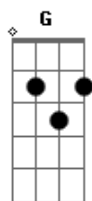

© ukulele-chords.com