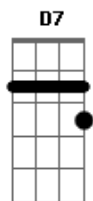

© ukulele-chords.com