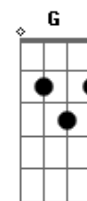

© ukulele-chords.com