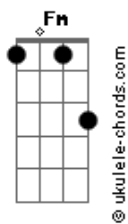

Elvis Presley - Softly as I Leave You

Tom: F

Standard tuning.

C Dm7
Softly (Softly)

G7
I will leave you (I will leave you softly)

C Dm7
Softly (Softly)

G7 C
For my heart would break (For my heart would break)

F
If you should wake (If you should wake)

C Dm7
And see me go (And see me go)

G7
So I leave you (So I leave you)

Eb Fm7
Softly (Softly)

Bb7 Eb Fm7
Long before you miss me (Long before you miss me)

Bb7 Eb Ab
Long before your arms can beg me stay (Long before your arms can beg me stay)

Gm7 Eb Fm7

For one more hour (For one more hour)

Bb7 C Dm7
Or one more day (For one more day)

G7 C Dm
After all the years (After all the years)

G7 Am
I can't bare the tears (I can't bare the tears)

Am7 F
To fall (To fall)

Ab Fm7 |1
C Dm G7
So softly, (So softly) (I will leave you there) I will
leave you there
Repeat verse

|2
C Dm7
As I leave you there (As I leave you there)

G7 C Dm7
As I leave you there (As I leave you there)

G7 C Fm C
As I leave you there (As I leave you there)

Chords:

Acordes

© ukulele-chords.com