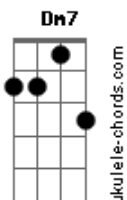

© ukulele-chords.com