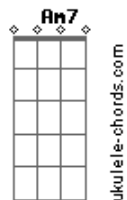

© ukulele-chords.com