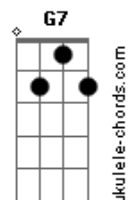

© ukulele-chords.com