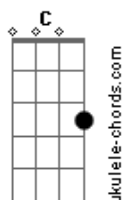

Elvis Presley - Softly as I Leave You

Tom: F

Standard tuning.

C Dm7
Softly (Softly)

G7
I will leave you (I will leave you softly)

C Dm7
Softly (Softly)

G7 C
For my heart would break (For my heart would break)

F
If you should wake (If you should wake)

C Dm7
And see me go (And see me go)

G7
So I leave you (So I leave you)

Eb Fm7
Softly (Softly)

Bb7 Eb Fm7
Long before you miss me (Long before you miss me)

Bb7 Eb Ab
Long before your arms can beg me stay (Long before your arms can beg me stay)

Am7 F
To fall (To fall)

Ab Fm7 |1

C Dm G7
So softly, (So softly) (I will leave you there) I will
leave you there
Repeat verse

|2

C Dm7
As I leave you there (As I leave you there)

G7 C Dm7

As I leave you there (As I leave you there)

G7 C Fm C

As I leave you there (As I leave you there)

Chords:

Acordes

© ukulele-chords.com

© ukulele-chords.com

© ukulele-chords.com

© ukulele-chords.com