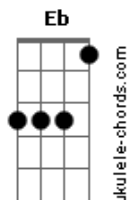

© ukulele-chords.com