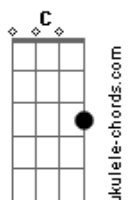

© ukulele-chords.com