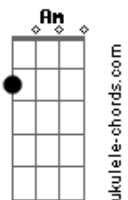

© ukulele-chords.com