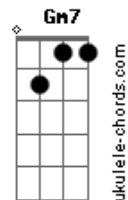

© ukulele-chords.com