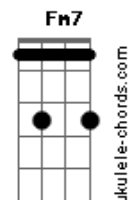

© ukulele-chords.com