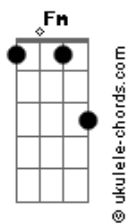

Elvis Presley - Softly as I Leave You

Tom: F

Standard tuning.

C Dm7
Softly (Softly)

G7
I will leave you (I will leave you softly)

C Dm7
Softly (Softly)

G7 C
For my heart would break (For my heart would break)

F
If you should wake (If you should wake)

C Dm7
And see me go (And see me go)

G7
So I leave you (So I leave you)

Eb Fm7
Softly (Softly)

Bb7 Eb Fm7
Long before you miss me (Long before you miss me)

Bb7 Eb Ab
Long before your arms can beg me stay (Long before your arms can beg me stay)

Gm7 Eb Fm7

For one more hour (For one more hour)

Bb7 C Dm7

Or one more day (For one more day)

G7 C Dm

After all the years (After all the years)

G7 Am

I can't bare the tears (I can't bare the tears)

Am7 F
To fall (To fall)

Ab Fm7 |1

C Dm G7
So softly, (So softly) (I will leave you there) I will
leave you there
Repeat verse

|2

C Dm7
As I leave you there (As I leave you there)

G7 C Dm7

As I leave you there (As I leave you there)

G7 C Fm C

As I leave you there (As I leave you there)

Chords:

Acordes

© ukulele-chords.com