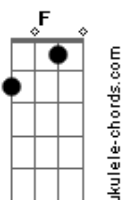

© ukulele-chords.com