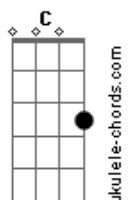

Elvis Presley - Softly as I Leave You

Tom: F

Standard tuning.

C Dm7
Softly (Softly)

G7
I will leave you (I will leave you softly)

C Dm7
Softly (Softly)

G7 C
For my heart would break (For my heart would break)

F
If you should wake (If you should wake)

C Dm7
And see me go (And see me go)

G7
So I leave you (So I leave you)

Eb Fm7
Softly (Softly)

Bb7 Eb Fm7
Long before you miss me (Long before you miss me)

Bb7 Eb Ab
Long before your arms can beg me stay (Long before your arms can beg me stay)

Ab Fm7 |1
C Dm G7
So softly, (So softly) (I will leave you there) I will
leave you there
Repeat verse

|2
C Dm7
As I leave you there (As I leave you there)

G7 C Dm7
As I leave you there (As I leave you there)

G7 C Fm C
As I leave you there (As I leave you there)

Chords:

Acordes

© ukulele-chords.com

© ukulele-chords.com

© ukulele-chords.com

© ukulele-chords.com

© ukulele-chords.com