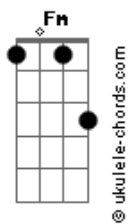

Elvis Presley - Softly as I Leave You

Tom: F

Standard tuning.

C Dm7
Softly (Softly)

G7
I will leave you (I will leave you softly)

C Dm7
Softly (Softly)

G7 C
For my heart would break (For my heart would break)

F
If you should wake (If you should wake)

C Dm7
And see me go (And see me go)

G7
So I leave you (So I leave you)

Eb Fm7
Softly (Softly)

Bb7 Eb Fm7
Long before you miss me (Long before you miss me)

Bb7 Eb Ab
Long before your arms can beg me stay (Long before your arms can beg me stay)

Gm7 Eb Fm7

For one more hour (For one more hour)

Bb7 C Dm7

Or one more day (For one more day)

G7 C Dm

After all the years (After all the years)

G7 Am

I can't bare the tears (I can't bare the tears)

Am7 F
To fall (To fall)

Ab Fm7 |1

C Dm G7
So softly, (So softly) (I will leave you there)I will
leave you there
Repeat verse

|2

C Dm7

As I leave you there (As I leave you there)

G7 C Dm7

As I leave you there (As I leave you there)

G7 C Fm C

As I leave you there (As I leave you there)

Chords:

Acordes

© ukulele-chords.com