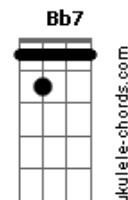

© ukulele-chords.com