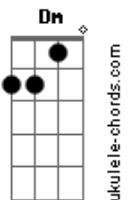

© ukulele-chords.com