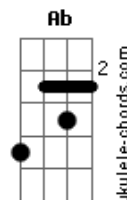

© ukulele-chords.com