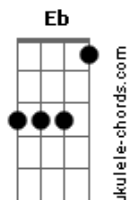

Elvis Presley - Softly as I Leave You

Tom: F

Standard tuning.

C Dm7
Softly (Softly)

G7
I will leave you (I will leave you softly)

C Dm7
Softly (Softly)

G7 C
For my heart would break (For my heart would break)

F
If you should wake (If you should wake)

C Dm7
And see me go (And see me go)

G7
So I leave you (So I leave you)

Eb Fm7
Softly (Softly)

Bb7 Eb Fm7
Long before you miss me (Long before you miss me)

Bb7 Eb Ab
Long before your arms can beg me stay (Long before your arms can beg me stay)

Ab Fm7 |1
C Dm G7
So softly, (So softly) (I will leave you there) I will
leave you there
Repeat verse

|2
C Dm7
As I leave you there (As I leave you there)

G7 C Dm7
As I leave you there (As I leave you there)

G7 C Fm C
As I leave you there (As I leave you there)

Chords:

Acordes

© ukulele-chords.com

© ukulele-chords.com

© ukulele-chords.com

© ukulele-chords.com

© ukulele-chords.com