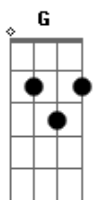

Elvis Presley - Sentimental Me

Tom: G

(intro) Am D C Cm G D G

Sentimental me, guess I'll always be,

so in love with you, don't know what to do, sentimental me.

Dreaming while I live, living just to give,

all my love to you, no one else will do, sentimental me.

Reaching for the moon, and wishing on a star,

on my honeymoon I want to be where you are.

Darling can't you see, it was meant to be,

I'm in love with you, say you love me, too, sentimental me.

(D G D D7 G D G)

Reaching for the moon, and wishing on a star,

on my honeymoon I want to be where you are.

Darling can't you see, it was meant to be,

I'm in love with you, say you love me, too, sentimental me.

Acordes

© ukulele-chords.com