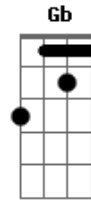

© ukulele-chords.com