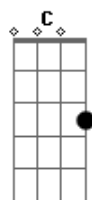

© ukulele-chords.com