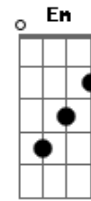

© ukulele-chords.com