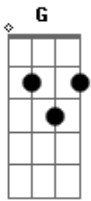

Elvis Presley - Sentimental Me

Tom: G

(intro) Am D C Cm G D G

Sentimental me, guess I'll always be,

so in love with you, don't know what to do, sentimental me.

Dreaming while I live, living just to give,

all my love to you, no one else will do, sentimental me.

Reaching for the moon, and wishing on a star,

on my honeymoon I want to be where you are.

Darling can't you see, it was meant to be,

I'm in love with you, say you love me, too, sentimental me.

(D G D D7 G D G)

Reaching for the moon, and wishing on a star,

on my honeymoon I want to be where you are.

Darling can't you see, it was meant to be,

I'm in love with you, say you love me, too, sentimental me.

Acordes

© ukulele-chords.com