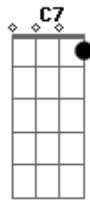

© ukulele-chords.com