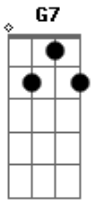

© ukulele-chords.com