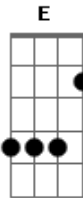

© ukulele-chords.com