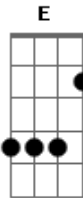

Elvis Presley - Runaway

Tom: G

(intro) Am G

Am G
As I walk along I wonder

F
What went wrong with our love

E
Love that was so strong

Am
And as I still walk by
G F
I think off the times we had together
E
While our hearts were young

A
I'm a-walking in the rain
Gbm
Hear it falling, and I feel the pain
A
Wishing you were here by me
Gbm
To end this misery

A Gbm
And I wonder (why why why I wonder)

A Gbm
Why (why why why I wonder)

D
You went away Yes, I wonder

E
where you will stay

A
My little runaway,

D
Run, run, run, run, runaway

Acordes

© ukulele-chords.com

© ukulele-chords.com

© ukulele-chords.com

© ukulele-chords.com