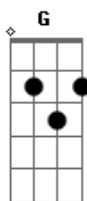

Elvis Presley - Runaway

Tom: G

(intro) Am G

Am G
As I walk along I wonder

F
What went wrong with our love

E
Love that was so strong

Am
And as I still walk by
G F
I think off the times we had together
E
While our hearts were young

A
I'm a-walking in the rain
Gbm
Hear it falling, and I feel the pain
A
Wishing you were here by me
Gbm
To end this misery

A Gbm
And I wonder (why why why I wonder)

A Gbm
Why (why why why I wonder)

D
You went away Yes, I wonder

E
where you will stay

A
My little runaway,

D
Run, run, run, run, runaway

Acordes

© ukulele-chords.com