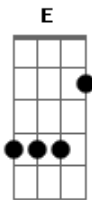

Elvis Presley - Runaway

Tom: G

(intro) Am G

Am G
As I walk along I wonder

F
What went wrong with our love

E
Love that was so strong

Am
And as I still walk by
G F
I think off the times we had together
E
While our hearts were young

A
I'm a-walking in the rain
Gbm
Hear it falling, and I feel the pain
A
Wishing you were here by me
Gbm
To end this misery

A Gbm
And I wonder (why why why I wonder)

A Gbm
Why (why why why I wonder)

D
You went away Yes, I wonder

E
where you will stay

A
My little runaway,

D
Run, run, run, run, runaway

Acordes

© ukulele-chords.com

© ukulele-chords.com

© ukulele-chords.com

© ukulele-chords.com