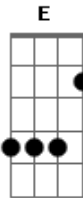

Elvis Presley - Runaway

Tom: G

(intro) Am G

Am G
As I walk along I wonder

F
What went wrong with our love

E
Love that was so strong

Am
And as I still walk by
G F
I think off the times we had together
E
While our hearts were young

A
I'm a-walking in the rain
Gbm
Hear it falling, and I feel the pain
A
Wishing you were here by me
Gbm
To end this misery

A Gbm
And I wonder (why why why I wonder)

A Gbm
Why (why why why I wonder)

D
You went away Yes, I wonder
E
where you will stay

A
My little runaway,
D
Run, run, run, run, runaway

Acordes

© ukulele-chords.com

© ukulele-chords.com

© ukulele-chords.com

© ukulele-chords.com

© ukulele-chords.com

© ukulele-chords.com