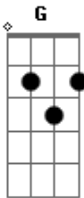

Elvis Presley - Runaway

Tom: G

(intro) Am G

Am G
As I walk along I wonder

F
What went wrong with our love

E
Love that was so strong

Am
And as I still walk by
G F
I think off the times we had together
E
While our hearts were young

A
I'm a-walking in the rain
Gbm
Hear it falling, and I feel the pain
A
Wishing you were here by me
Gbm
To end this misery

A Gbm
And I wonder (why why why I wonder)

A Gbm
Why (why why why I wonder)

D
You went away Yes, I wonder
E
where you will stay

A
My little runaway,
D
Run, run, run, run, runaway

Acordes

© ukulele-chords.com

© ukulele-chords.com

© ukulele-chords.com

© ukulele-chords.com

© ukulele-chords.com

© ukulele-chords.com