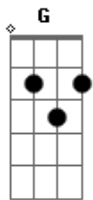

Elvis Presley - Runaway

Tom: G

(intro) Am G

Am G
As I walk along I wonder

F
What went wrong with our love

E
Love that was so strong

Am
And as I still walk by
G F
I think off the times we had together
E
While our hearts were young

A
I'm a-walking in the rain
Gbm
Hear it falling, and I feel the pain
A
Wishing you were here by me
Gbm
To end this misery

A Gbm
And I wonder (why why why I wonder)

A Gbm
Why (why why why I wonder)

D
You went away Yes, I wonder

E
where you will stay

A
My little runaway,

D
Run, run, run, run, runaway

Acordes

© ukulele-chords.com