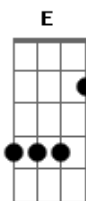

Elvis Presley - Runaway

Tom: G

(intro) Am G

Am G
As I walk along I wonder

F
What went wrong with our love

E
Love that was so strong

Am
And as I still walk by
G F
I think off the times we had together
E
While our hearts were young

A
I'm a-walking in the rain
Gbm
Hear it falling, and I feel the pain
A
Wishing you were here by me
Gbm
To end this misery

A Gbm
And I wonder (why why why I wonder)

A Gbm
Why (why why why I wonder)

D
You went away Yes, I wonder

E
where you will stay

A
My little runaway,

D
Run, run, run, run, runaway

Acordes

© ukulele-chords.com

© ukulele-chords.com

© ukulele-chords.com

© ukulele-chords.com