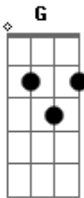

Elvis Presley - Runaway

Tom: G

(intro) Am G

Am G
As I walk along I wonder

F
What went wrong with our love

E
Love that was so strong

Am
And as I still walk by
G F
I think off the times we had together
E
While our hearts were young

A
I'm a-walking in the rain
Gbm
Hear it falling, and I feel the pain
A
Wishing you were here by me
Gbm
To end this misery

A Gbm
And I wonder (why why why I wonder)
A Gbm
Why (why why why I wonder)
D
You went away Yes, I wonder
E
where you will stay
A
My little runaway,
D
Run, run, run, run, runaway

Acordes