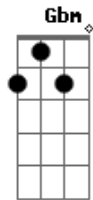

© ukulele-chords.com