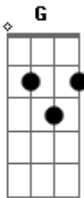

Elvis Presley - Runaway

Tom: G

(intro) Am G

Am G
As I walk along I wonder

F
What went wrong with our love

E
Love that was so strong

Am
And as I still walk by
G F
I think off the times we had together
E
While our hearts were young

A
I'm a-walking in the rain
Gbm
Hear it falling, and I feel the pain
A
Wishing you were here by me
Gbm
To end this misery

A Gbm
And I wonder (why why why I wonder)

A Gbm
Why (why why why I wonder)

D
You went away Yes, I wonder

E
where you will stay

A
My little runaway,

D
Run, run, run, run, runaway

Acordes