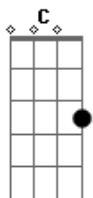

Elvis Presley - Return To Sender

tom:

Intro: C C Am Dm7 G7
Return to sender, return to sender

C Am Dm7 G7
I gave a letter to the postman, he put it in his sack
C Am Dm7 G7 C
Bright and early next morning he brought my letter back
(she wrote upon it)

F G7 F G7
(return to sender, address unknown)
F G7 C C7
(no such number, no such zone)
F G7 F G7
(we had a quarrel, a lover spat)
D7
I write I'm sorry but my letters keep coming back

C Am Dm7 G7
So then I dropped it in the mailbox and sent it special `D`
C Am Dm7 G7 C

Bright and early next morning it came right back to me
(she wrote upon it)

F G7 F G7
(return to sender, address unknown)
F G7 C C7
(no such person, no such zone)

F C
This time I'm gonna take it myself and put right in her hand
D7 G7
And if it comes back the very next day then I'll understand
(the writing on it)

F G7 F G7
Return to sender, address unknown
F G7 C C7
No such number, no such zone
F G7 F G7
Return to sender, return to sender
F G7 C C7
Return to sender, return to sender

Acordes

© ukulele-chords.com