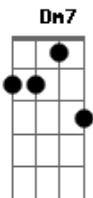

© ukulele-chords.com