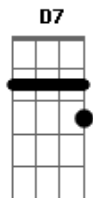

© ukulele-chords.com