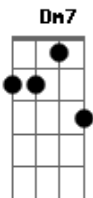

Elvis Presley - Return To Sender

tom:

Intro: C C Am Dm7 G7
Return to sender, return to sender

C Am Dm7 G7
I gave a letter to the postman, he put it in his sack
C Am Dm7 G7 C
Bright and early next morning he brought my letter back
(she wrote upon it)

F G7 F G7
(return to sender, address unknown)
F G7 C C7
(no such number, no such zone)
F G7 F G7
(we had a quarrel, a lover spat)
D7
I write I'm sorry but my letters keep coming back

C Am Dm7 G7
So then I dropped it in the mailbox and sent it special `D`
C Am Dm7 G7 C

Bright and early next morning it came right back to me
(she wrote upon it)

F G7 F G7
(return to sender, address unknown)
F G7 C C7
(no such person, no such zone)

F C
This time I'm gonna take it myself and put right in her hand
D7 G7
And if it comes back the very next day then I'll understand
(the writing on it)

F G7 F G7
Return to sender, address unknown
F G7 C C7
No such number, no such zone
F G7 F G7
Return to sender, return to sender
F G7 C C7
Return to sender, return to sender

Acordes

© ukulele-chords.com

© ukulele-chords.com