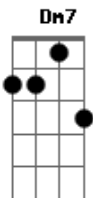

Elvis Presley - Return To Sender

tom:

Intro: C C Am Dm7 G7
Return to sender, return to sender

C Am Dm7 G7
I gave a letter to the postman, he put it in his sack
C Am Dm7 G7 C
Bright and early next morning he brought my letter back
(she wrote upon it)

F G7 F G7
(return to sender, address unknown)
F G7 C C7
(no such number, no such zone)
F G7 F G7
(we had a quarrel, a lover spat)
D7 G7
I write I'm sorry but my letters keep coming back

C Am Dm7 G7
So then I dropped it in the mailbox and sent it special `D`
C Am Dm7 G7 C

Bright and early next morning it came right back to me
(she wrote upon it)

F G7 F G7
(return to sender, address unknown)
F G7 C C7
(no such person, no such zone)

F C
This time I'm gonna take it myself and put right in her hand
D7 G7
And if it comes back the very next day then I'll understand
(the writing on it)

F G7 F G7
Return to sender, address unknown
F G7 C C7
No such number, no such zone
F G7 F G7
Return to sender, return to sender
F G7 C C7
Return to sender, return to sender

Acordes

© ukulele-chords.com

© ukulele-chords.com