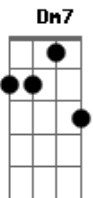

Elvis Presley - Return To Sender

tom:

Intro: C C Am Dm7 G7
Return to sender, return to sender

C Am Dm7 G7
I gave a letter to the postman, he put it in his sack
C Am Dm7 G7 C
Bright and early next morning he brought my letter back
(she wrote upon it)

F G7 F G7
(return to sender, address unknown)
F G7 C C7
(no such number, no such zone)
F G7 F G7
(we had a quarrel, a lover spat)
D7
I write I'm sorry but my letters keep coming back

C Am Dm7 G7
So then I dropped it in the mailbox and sent it special `D`
C Am Dm7 G7 C

Bright and early next morning it came right back to me
(she wrote upon it)

F G7 F G7
(return to sender, address unknown)
F G7 C C7
(no such person, no such zone)

F C
This time I'm gonna take it myself and put right in her hand
D7 G7
And if it comes back the very next day then I'll understand
(the writing on it)

F G7 F G7
Return to sender, address unknown
F G7 C C7
No such number, no such zone
F G7 F G7
Return to sender, return to sender
F G7 C C7
Return to sender, return to sender

Acordes

© ukulele-chords.com

© ukulele-chords.com