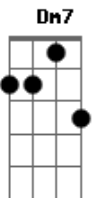

© ukulele-chords.com