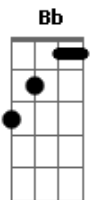

© ukulele-chords.com

© ukulele-chords.com