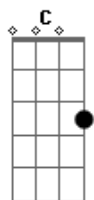

© ukulele-chords.com