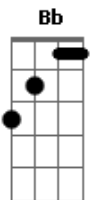

© ukulele-chords.com

© ukulele-chords.com