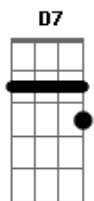

 F C Am
 He is always there hearing every prayer faithful and true
 D7 G7
 Walking by our side in His love we hide all the day through
 C F E7 Am
 When you get discouraged just remember what to do
 F C Dm G7 C
 Reach out to Jesus He's reach-ing out to you

 F C
 I said to reach out to Jesus
 F C
 I said to reach out to Jesus
 Dm G7 C
 He's reach-ing out to you

Acordes

© ukulele-chords.com

© ukulele-chords.com

© ukulele-chords.com

© ukulele-chords.com

© ukulele-chords.com