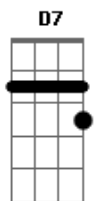

© ukulele-chords.com