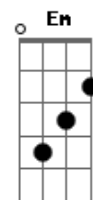

© ukulele-chords.com