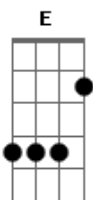

Elvis Presley - Put Your Hand

Tom: G

EV'RY TIME ^G I LOOK INTO THE ^D HOLY BOOK I WANT TO TREMBLE.
 WHEN I READ ABOUT THE ^{Am} PART WHERE ^D THE CARPENTER CLEARED THE
 TEMPLE.

^C FOR THE BUYERS AND THE SELLERS WERE NO DIFF'RENT FELLAS THAN
 WHAT I

^{Cm} TAKE A LOOK AT YOURSELF AND A YOU CAN LOOK AT OTHERS
 DIFF'RENTLY.

^G BUY PUTTIN' YOUR HAND IN THE HAND OF THE MAN FROM GALILEE.

^G MAMA TAUGHT ME HOW TO PRAY BEFORE I REACHED THE AGE OF SEVEN.

^{Am} AND WHEN I'M DOWN ON MY KNEES THAT'S WHEN I GET CLOSE TO
 HEAVEN.

^{Dm} DADDY LIVED HIS LIFE WITH TWO KIDS AND A WIFE YOU DO WHAT YOU
 MUST DO.

^G BUT HE SHOWED ME ENOUGH OF WHAT IT TAKES TO GET YOU THROUGH
^{Em} ^A ^D ^G

Acordes

© ukulele-chords.com

© ukulele-chords.com