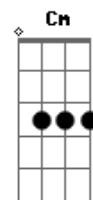

© ukulele-chords.com