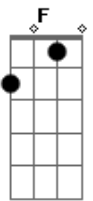

© ukulele-chords.com