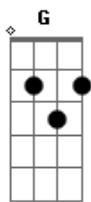

© ukulele-chords.com