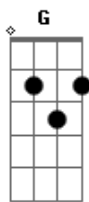

Elvis Presley - Put The Blame On Me

Tom: D

(intro 2x) Dm G A

Dm G A
If they say we were doin' wrong,
Dm G A
if they say we were out too long,
Dm G
well, you can say, my arms were just too strong,
A
put the blame, put the blame on me.

Dm G A
felt so good when I held you tight,
Dm G A
I couldn't stop when we kissed goodnight,
Dm G A
so if they tell us we don't have the right,
A
put the blame, put the blame on me.

G D
What I feel is deep inside, this is real and I won't hide,
G A
A7
go ahead and use my name, I'll be proud to take the blame.

Dm G A
You just did what I made you do,
Dm G A
you love me and I love you, too,
Dm G
so if the way they talk can bother you,
A
put the blame, put the blame on me.

G D
What I feel is deep inside, this is real and I won't hide,
G A
A7
go ahead and use my name, I'll be proud to take the blame.

Dm G A
You just did what I made you do,
Dm G A
you love me and I love you, too,
Dm G
so if the way they talk can bother you,
A
put the blame, put the blame on me.

Dm G A Dm G A
Put the blame on me. Put the blame one me

Acordes

© ukulele-chords.com

© ukulele-chords.com

© ukulele-chords.com

© ukulele-chords.com

© ukulele-chords.com