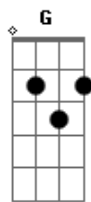

© ukulele-chords.com