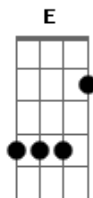

© ukulele-chords.com