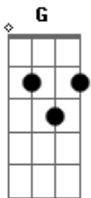

Elvis Presley - Pretty Woman

Tom: G

Intro:

Riff 1 - 4x:

Intro: (Intro 1) (Riff 1)

Pretty woman, walkin' down the street

Pretty woman the kind I like to meet

Pretty woman I don't believe you, you're not the truth

No one could look as good as you

(Mercy)

(Riff 1)

Pretty woman won't you pardon me

Pretty woman I couldn't help but see

Pretty woman that you look lovely as can be

Are you lonely just like me

Riff 2:

Pretty woman stop awhile

Pretty woman talk awhile

Pretty woman give your smile to me

Pretty woman yeah, yeah, yeah

Pretty woman look myway

Pretty woman say you'll stay with me-eee

Cause I need you, I'll treat you right

Come with me baby, be mine tonight

(Riff 1)

Pretty woman don't walk on by

Pretty woman don't make me cry

Pretty woman

don't walk away, hey, OK

If that's the way it must be, OK

I guess I'll go on home, it's late

There'll be tomorrow night, but wait

What do I see?

(Intro 2x)

Is she walkin' back to me?

(Riff 1 - 5x)

Yeah, she's walkin' back to me

Oh, oh,

pretty woman

Acordes

© ukulele-chords.com