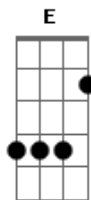

© ukulele-chords.com