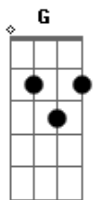

Elvis Presley - Pretty Woman

Tom: **G**

Intro:

Riff 1 - 4x:

Intro: (Intro 1) (Riff 1)

Pretty woman, walkin' down the street

Pretty woman the kind I like to meet

Pretty woman I don't believe you, you're not the truth

No one could look as good as you

(Mercy)

(Riff 1)

Pretty woman won't you pardon me

Pretty woman I couldn't help but see

Pretty woman that you look lovely as can be

Are you lonely just like me

Riff 2:

Pretty woman stop awhile

Pretty woman talk awhile

Pretty woman give your smile to me

Pretty woman yeah, yeah, yeah

Pretty woman look myway

Pretty woman say you'll stay with me-eee

Cause I need you, I'll treat you right

Come with me baby, be mine tonight

(Riff 1)

Pretty woman don't walk on by

Pretty woman don't make me cry

Pretty woman

don't walk away, hey, OK

If that's the way it must be, OK

I guess I'll go on home, it's late

There'll be tomorrow night, but wait

What do I see?

(Intro 2x)

Is she walkin' back to me?

(Riff 1 - 5x)

Yeah, she's walkin' back to me

Oh, oh,

pretty woman

Acordes

© ukulele-chords.com