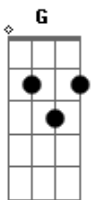

Elvis Presley - Pretty Woman

Tom: G

Intro:

Riff 1 - 4x:

Intro: (Intro 1) (Riff 1)

Pretty woman, walkin' down the street

Pretty woman the kind I like to meet

Pretty woman I don't believe you, you're not the truth

No one could look as good as you

(Mercy)

(Riff 1)

Pretty woman won't you pardon me

Pretty woman I couldn't help but see

Pretty woman that you look lovely as can be

Are you lonely just like me

Riff 2:

Pretty woman stop awhile

Pretty woman talk awhile

Pretty woman give your smile to me

Pretty woman yeah, yeah, yeah

Pretty woman look myway

Pretty woman say you'll stay with me-eee

Cause I need you, I'll treat you right

Come with me baby, be mine tonight

(Riff 1)

Pretty woman don't walk on by

Pretty woman don't make me cry

Pretty woman

don't walk away, hey, OK

If that's the way it must be, OK

I guess I'll go on home, it's late

There'll be tomorrow night, but wait

What do I see?

(Intro 2x)

Is she walkin' back to me?

(Riff 1 - 5x)

Yeah, she's walkin' back to me

Oh, oh,

pretty woman

Acordes

© ukulele-chords.com