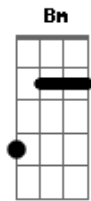

© ukulele-chords.com