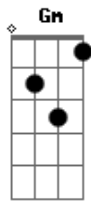

© ukulele-chords.com