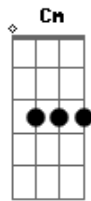

© ukulele-chords.com