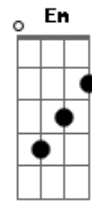

© ukulele-chords.com