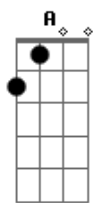

© ukulele-chords.com