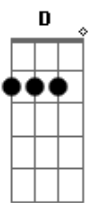

© ukulele-chords.com