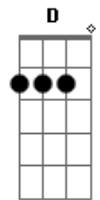

© ukulele-chords.com