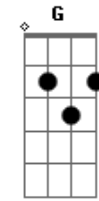

© ukulele-chords.com