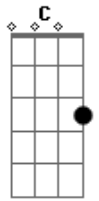

© ukulele-chords.com