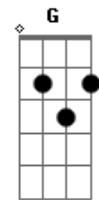

© ukulele-chords.com