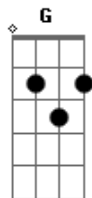

© ukulele-chords.com