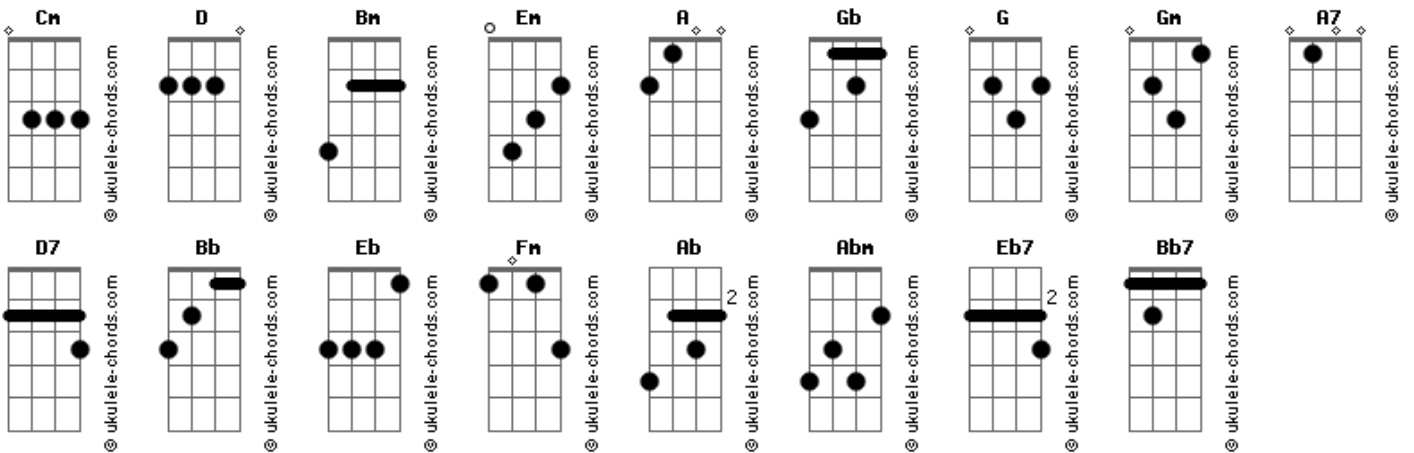

Elvis Presley - Never Ending

Intro: **D** **Cm** tom:

[Primeira Parte]

D **Bm** **Bm**
Walk down to the beach at sunset
Em **A** **A**
Look as far as you, can see
D **Gb** **G** **Gm**
You will find that endless ocean
D **A** **A7** **D** **D** - stop
And that's how my love will always be (vocal only unti next chord shown)

[Refrão]

D **D7**
I bring you, never ending, never ending
G **Gm**
Never ending, never ending
D **A7** **D** **A**
Never ending, never ending love

[Segunda Parte]

D **Bm** **Bm**
Look up at the sky at midnight
Em **A** **A**
Gaze up on the star-lit view
D **Gb** **G** **Gm**
Just as heaven has no boundaries
D **A** **D** **D** - stop
Neither does my love for you (vocal only unti next chord shown)

Acordes

A7 **D** **D**
Never ending love

[Primeira Parte]

D **Bm** **Bm**
Walk down to the beach at sunset
Em **A** **A**
Look as far as you, can see
D **Gb** **G** **Gm**
You will find that endless ocean
D **A** **A7** **D** **D** - stop
And that's how my love will always be (vocal only unti next chord shown)

[Refrão]

D **D7**
I bring you, never ending, never ending
G **Gm**
Never ending, never ending
D **A7** **D** **Bb**
Never ending, never ending love (KEY CHANGES HED ONWARDS)

[Segunda Parte]

Eb **Cm** **Cm**
Look up at the sky at midnight
Fm **Bb** **Bb**
Gaze up on the star-lit view
Eb **G** **Ab** **Abm**
Just as heaven has no boundaries
Eb **Bb** **Eb** **Eb** - stop
Neither does my love for you (vocal only unti next chord shown)