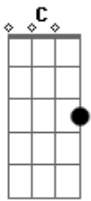

Elvis Presley - My Happiness

Tom: C

C F
Evening shadows make me blue
C
When each weary day is through
C G7
How I long to be with you
C
My happiness

C F
Every day I bring from this
C
Dreaming of your tender kiss
C G7
Always thinking how I miss
C C7
My happiness

F

A million years it seems
C
Have gone by since we shared our dreams
G7
But I'll hold you again
D G7
There'll be no blue memories then

Whether skies are grey or blue
Any place on earth will do
Just as long as I'm with you
My happiness
A million years it seems
Have gone by since we shared our dreams
But I'll hold you again
There'll be no blue memories then

Whether skies are grey or blue
Any place on earth will do
Just as long as I'm with you
My happiness

Acordes

© ukulele-chords.com