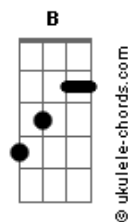

Elvis Presley - Mr Songman

tom:

Intro: E A B E

[Refrão]

B E B E7 A
Here's another dime for you, Mr. Songman

B A
Sing the loneliness of broken dreams away

E
If you can

B E B E7 A
Yes, it's only me and you, Mr. Songman

E A B
Take away the night, sing away my hurt

E
Mr. Songman

[Verso 1]

E E7M E7
In your ivory covered palace, safe behind your

A
Walls of glass

E Gb
You keep staring back at me like a memory from

B
The past

E E7M
Won't you sing me away to a summer night

E7 A

Acordes

Let me hold her in my arms again

Am E B
I know memory's not re-living, but at least

E
It's not the end

[Refrão]

B E B E7 A
So, here's another dime for you, Mr. Songman

B A
Sing the loneliness of broken dreams away