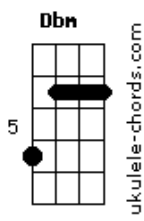

Elvis Presley - Mr Songman

tom:

Intro: E A B E

[Refrão]

B E B E7 A
Here's another dime for you, Mr. Songman
Sing the loneliness of broken dreams away

E
If you can
B E B E7 A
Yes, it's only me and you, Mr. Songman
Take away the night, sing away my hurt

Mr. Songman

[Verso 1]

E E7M E7
In your ivory covered palace, safe behind your
Walls of glass

E Gb
You keep staring back at me like a memory from
The past

E E7M
Won't you sing me away to a summer night

Acordes