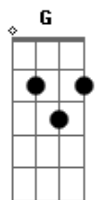

Elvis Presley - Memphis, Tennessee

Tom: G
Intro: G

D
Long-distance information, get me Memphis, Tennessee

D
Help me find the party who tried to get in touch with me

G
She could not leave her number, but I know who placed the call

D7 G
'Cause my uncle took a message and he wrote it on the wall

D
Help me, information, get in touch with my Marie

D
She's the only one who called me here from Memphis, Tennessee

G
Her home is on the south side, high upon the ridge

D7 G
Just a half a mile from the Mississippi bridge

Instrumental: D D G D7 G

D
Help me, information, more than that I cannot add

D
Only that I miss her and all the fun we had

G
But we were pulled apart because her mom would not agree

D7 G
Tore apart our happy home in Memphis, Tennessee

D
Last time I saw Marie, she was wavin' me goodbye

D
With hurry-home drops on her cheeks that trickled from her eyes

G
Marie is only 6 years old; information please

D7 G
Try to put me through to her in Memphis, Tennessee

Acordes

© ukulele-chords.com