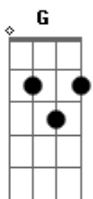

Elvis Presley - Mean Woman Blues

Tom: C

I got a woman, mean as she can be.

I got a woman, mean as she can be.

Sometimes I think, she's almost as mean as me.

A black cat up and died of fright,

Cause she crossed his path last night.

Instrumental:

C Primeira parte Bateria e Palmas - C7

Segunda parte Solo Guitarra F C G F C

The strangest gal I ever had.

Never happy 'less she's mad

I got a woman, mean as she can be.

Sometimes I think, she's almost as mean as me.

Instrumental:

C Primeira parte Bateria e Palmas - C7

Segunda parte Solo Guitarra F C G F C

She makes love without a smile.

Aww hot dog that drives me wild.

I got a woman, mean as she can be.

Sometimes I think, she's almost as mean as me.

Sometimes I think, she's almost as mean as me.

Sometimes I think, she's almost as mean as me.

Sometimes I think, she's almost as mean as me.

Acordes

© ukulele-chords.com

© ukulele-chords.com

© ukulele-chords.com