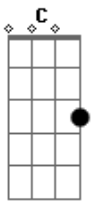

Elvis Presley - Mean Woman Blues

Tom: C

I got a woman, mean as she can be.

I got a woman, mean as she can be.

Sometimes I think, she's almost as mean as me.

A black cat up and died of fright,

Cause she crossed his path last night.

I got a woman, mean as she can be.

Sometimes I think, she's almost as mean as me.

She kiss so hard she bruise my lips.

Hurts so good my heart just flips.

I got a woman, mean as she can be.

Sometimes I think, she's almost as mean as me.

Instrumental:

C Primeira parte Bateria e Palmas - C7

Segunda parte Solo Guitarra F C G F C

The strangest gal I ever had.

Never happy 'less she's mad

I got a woman, mean as she can be.

Sometimes I think, she's almost as mean as me.

Instrumental:

C Primeira parte Bateria e Palmas - C7

Segunda parte Solo Guitarra F C G F C

She makes love without a smile.

Aww hot dog that drives me wild.

I got a woman, mean as she can be.

Sometimes I think, she's almost as mean as me.

Sometimes I think, she's almost as mean as me.

Sometimes I think, she's almost as mean as me.

Sometimes I think, she's almost as mean as me.

Acordes

© ukulele-chords.com