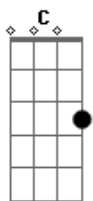

Elvis Presley - Mean Woman Blues

Tom: C

I got a woman, mean as she can be.

I got a woman, mean as she can be.

Sometimes I think, she's almost as mean as me.

A black cat up and died of fright,

Cause she crossed his path last night.

I got a woman, mean as she can be.

Sometimes I think, she's almost as mean as me.

She kiss so hard she bruise my lips.

Hurts so good my heart just flips.

I got a woman, mean as she can be.

Sometimes I think, she's almost as mean as me.

Instrumental:

C Primeira parte Bateria e Palmas - C7

Segunda parte Solo Guitarra F C G F C

The strangest gal I ever had.

Never happy 'less she's mad

I got a woman, mean as she can be.

Sometimes I think, she's almost as mean as me.

Instrumental:

C Primeira parte Bateria e Palmas - C7

Segunda parte Solo Guitarra F C G F C

She makes love without a smile.

Aww hot dog that drives me wild.

I got a woman, mean as she can be.

Sometimes I think, she's almost as mean as me.

Sometimes I think, she's almost as mean as me.

Sometimes I think, she's almost as mean as me.

Acordes

© ukulele-chords.com