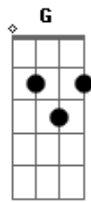

Elvis Presley - Mean Woman Blues

Tom: C

I got a woman, mean as she can be.

I got a woman, mean as she can be.

Sometimes I think, she's almost as mean as me.

A black cat up and died of fright,

Cause she crossed his path last night.

Instrumental:

C Primeira parte Bateria e Palmas - C7

Segunda parte Solo Guitarra F C G F C

The strangest gal I ever had.

Never happy 'less she's mad

I got a woman, mean as she can be.

Sometimes I think, she's almost as mean as me.

Instrumental:

C Primeira parte Bateria e Palmas - C7

Segunda parte Solo Guitarra F C G F C

She makes love without a smile.

Aww hot dog that drives me wild.

I got a woman, mean as she can be.

Sometimes I think, she's almost as mean as me.

Sometimes I think, she's almost as mean as me.

Sometimes I think, she's almost as mean as me.

Sometimes I think, she's almost as mean as me.

Acordes

© ukulele-chords.com

© ukulele-chords.com

© ukulele-chords.com