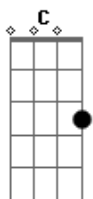

Elvis Presley - Mean Woman Blues

Tom: C

I got a woman, mean as she can be.

I got a woman, mean as she can be.

Sometimes I think, she's almost as mean as me.

A black cat up and died of fright,

Cause she crossed his path last night.

I got a woman, mean as she can be.

Sometimes I think, she's almost as mean as me.

She kiss so hard she bruise my lips.

Hurts so good my heart just flips.

I got a woman, mean as she can be.

Sometimes I think, she's almost as mean as me.

Instrumental:

C Primeira parte Bateria e Palmas - C7

Segunda parte Solo Guitarra F C G F C

The strangest gal I ever had.

Never happy 'less she's mad

I got a woman, mean as she can be.

Sometimes I think, she's almost as mean as me.

Instrumental:

C Primeira parte Bateria e Palmas - C7

Segunda parte Solo Guitarra F C G F C

She makes love without a smile.

Aww hot dog that drives me wild.

I got a woman, mean as she can be.

Sometimes I think, she's almost as mean as me.

Sometimes I think, she's almost as mean as me.

Sometimes I think, she's almost as mean as me.

Sometimes I think, she's almost as mean as me.

Acordes

© ukulele-chords.com