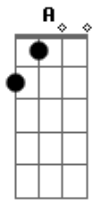

Elvis Presley - Loving Arms

Tom: A

If you could see me now
D The one who said that she'd rather roam
D The one who said she'd rather be alone
D If you could only see me now

If I could hold you now
D Just for a moment if I could really make you mine
D Just for a while turn back the hands of time
D If I could only hold you now
D

I've been too long in the wind, too long in the rain
Bm Takin' any comfort that I can
D Lookin' back and longin' for the freedom of my chains
Bm And lyin' in your loving arms again

If you could hear me now
D Singin' somewhere through the lonely night
D Dreaming of the arms that held me tight
D If you could only hear me now
A I can almost feel your loving arms again
D

Acordes

© ukulele-chords.com