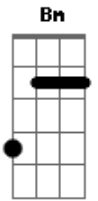

© ukulele-chords.com