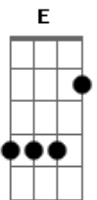

© ukulele-chords.com