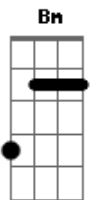

© ukulele-chords.com