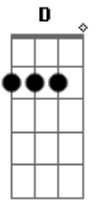

© ukulele-chords.com