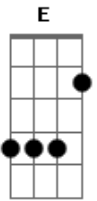

© ukulele-chords.com