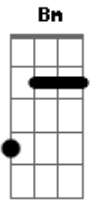

© ukulele-chords.com