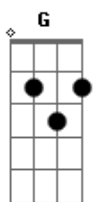

Elvis Presley - Love Me, Love The Life I Lead

Tom: G

Love Me, Love the Life I Lead
I Am not a wise man neither Am I a fool
But what I Am the way the Good Lord made me
Though I need you more than you may ever understand
I Can't wear a face that will betray me
Oh, If you're Gonna love me, love the life I lead
Need the things I need, Don't try to Change me

Am C G D
If you're Gonna take me, take me for what I Am
D7 G7
I Can't be another man, I Can't be free
C
From The life I lead, the life I lead
Money in my pocket never seems to last too long
I've Gambled on the way and Drowned my sorrows
Though God knows I Can't pretend it's better on my own
I Can't promise you a new tomorrow
Oh, If you're Gonna love me, love the life I lead
Need the things I need, Don't try to Change me
If you're Gonna take me, take me for what I Am
I Can't be another man, I Can't be free
'Cos The life I lead is the life I lead

Acordes

© ukulele-chords.com