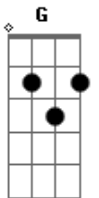

© ukulele-chords.com