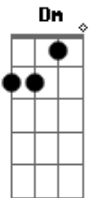

© ukulele-chords.com