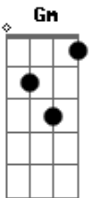

© ukulele-chords.com