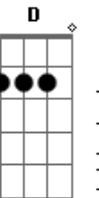

© ukulele-chords.com