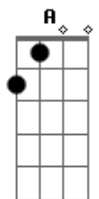

© ukulele-chords.com