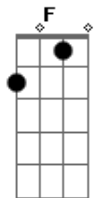

Elvis Presley - Lonesome Cowboy

Tom: F

I am just a lonesome cowboy
And I'm travelling all alone
I ain't even got a nickel
To call my baby on the phone

F
Just beyond the mountain lies a city

F
And I hear it calling me

F
Saddle up and ride you lonesome cowboy

F Dm
Here is where you'll find your destiny

F
In my dreams the lights shine bright and pretty

F
Near to me and yet so far

F
Will I always be a lonesome cowboy

F Dm
Am I only reaching for a star

Bb Bdim F

Ride, ride along cowboy

Dm Dm Dm G Gm C7
Sing, sing your song, cowboy

F
Will I ever leave this lonesome valley

F
Really see the lights that shine

F
Gotta find what lies beyond the mountain

F Dm
Gotta rope and tie that dream of mine

I am just a lonesome cowboy
And I'm travelling all alone

If you don't call me baby
Then I'm never coming home

Chords:

B	--0--	--2--	--1--	--3--
G	--1--	--2--	--2--	--4--
D	--0--	--0--	--0--	--3--
A	----	----	----	--5--
E	----	----	----	--3--

Acordes

© ukulele-chords.com