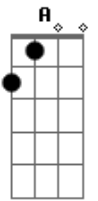

# Elvis Presley - Like a Baby

Tom: E  
Intro:

You gave me love to enjoy  
Like a bright shiny toy to a baby  
No matter what you would do  
I depended on you like a baby

One thing I know I love you  
Yes I loved you like a baby

It was a fool that you took  
And I think cause you look like a baby  
To lover's ways I was blind  
Cause I just had a mind like a baby

B7

## Acordes

© ukulele-chords.com

© ukulele-chords.com

© ukulele-chords.com

© ukulele-chords.com

You're just a flirt  
And I had to be her guide like a baby

00u00u00u00  
00u00u00u00  
00u00u00u00

I need you so, I need you so