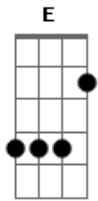

# Elvis Presley - Like a Baby

Tom: E

Intro:

You gave me love to enjoy  
 Like a bright shiny toy to a baby  
 No matter what you would do  
 I depended on you like a baby

One thing I know I love you  
 Yes I loved you like a baby

It was a fool that you took  
 And I think cause you look like a baby  
 To lover's ways I was blind  
 Cause I just had a mind like a baby

B7

## Acordes

© ukulele-chords.com

© ukulele-chords.com

© ukulele-chords.com

© ukulele-chords.com

You're just a flirt

And I had to be her guide like a baby

00u00u00u00  
 00u00u00u00  
 00u00u00u00

I need you so, I need you so

The day I found I am alive  
 Then I broke down and cried like a baby  
 Well it was then I could see  
 You were playing with me like a baby

Well you can bet that some day  
 I'll forget just like a baby