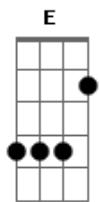

# Elvis Presley - Like a Baby

Tom: E

Intro:

You gave me love to enjoy  
 Like a bright shiny toy to a baby  
 No matter what you would do  
 I depended on you like a baby

One thing I know I love you  
 Yes I loved you like a baby

It was a fool that you took  
 And I think cause you look like a baby  
 To lover's ways I was blind  
 Cause I just had a mind like a baby

B7

## Acordes

© ukulele-chords.com

© ukulele-chords.com

© ukulele-chords.com

© ukulele-chords.com

You're just a flirt

And I had to be her guide like a baby

00u00u00u00  
 00u00u00u00  
 00u00u00u00

I need you so, I need you so

The day I found I am alive  
 Then I broke down and cried like a baby

Well it was then I could see  
 You were playing with me like a baby

Well you can bet that some day  
 I'll forget just like a baby