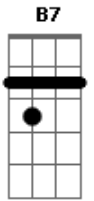

# Elvis Presley - Like a Baby

Tom: E

Intro:

You gave me love to enjoy  
 Like a bright shiny toy to a baby  
 No matter what you would do  
 I depended on you like a baby

One thing I know I love you  
 Yes I loved you like a baby

It was a fool that you took  
 And I think cause you look like a baby  
 To lover's ways I was blind  
 Cause I just had a mind like a baby

B7

## Acordes

© ukulele-chords.com

© ukulele-chords.com

© ukulele-chords.com

© ukulele-chords.com

You're just a flirt

And I had to be her guide like a baby

00u00u00u00  
 00u00u00u00  
 00u00u00u00

I need you so, I need you so

The day I found I am alive  
 Then I broke down and cried like a baby  
 Well it was then I could see  
 You were playing with me like a baby

Well you can bet that some day  
 I'll forget just like a baby