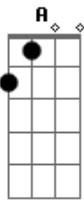

© ukulele-chords.com