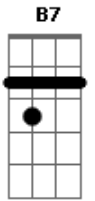

# Elvis Presley - Like a Baby

Tom: E  
Intro:

You gave me love to enjoy  
Like a bright shiny toy to a baby  
No matter what you would do  
I depended on you like a baby

One thing I know I love you  
Yes I loved you like a baby

It was a fool that you took  
And I think cause you look like a baby  
To lover's ways I was blind  
Cause I just had a mind like a baby

B7

## Acordes

© ukulele-chords.com

© ukulele-chords.com

© ukulele-chords.com

© ukulele-chords.com

You're just a flirt  
And I had to be her guide like a baby

00u00u00u00  
00u00u00u00  
00u00u00u00

I need you so, I need you so

The day I found I am alive  
Then I broke down and cried like a baby  
Well it was then I could see  
You were playing with me like a baby

Well you can bet that some day  
I'll forget just like a baby