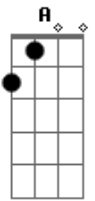

# Elvis Presley - Like a Baby

Tom: E

Intro:

You gave me love to enjoy  
 Like a bright shiny toy to a baby  
 No matter what you would do  
 I depended on you like a baby

One thing I know I love you  
 Yes I loved you like a baby

It was a fool that you took  
 And I think cause you look like a baby  
 To lover's ways I was blind  
 Cause I just had a mind like a baby

B7

## Acordes

© ukulele-chords.com

© ukulele-chords.com

© ukulele-chords.com

© ukulele-chords.com

You're just a flirt

And I had to be her guide like a baby

00u00u00u00  
 00u00u00u00  
 00u00u00u00