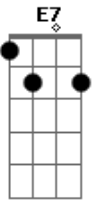

# Elvis Presley - Like a Baby

Tom: E

Intro:

You gave me love to enjoy  
 Like a bright shiny toy to a baby  
 No matter what you would do  
 I depended on you like a baby

One thing I know I love you  
 Yes I loved you like a baby

It was a fool that you took  
 And I think cause you look like a baby  
 To lover's ways I was blind  
 Cause I just had a mind like a baby

B7

## Acordes

© ukulele-chords.com

© ukulele-chords.com

© ukulele-chords.com

© ukulele-chords.com

You're just a flirt

And I had to be her guide like a baby

00u00u00u00  
 00u00u00u00  
 00u00u00u00