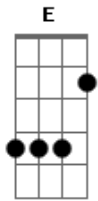

# Elvis Presley - Like a Baby

Tom: E  
Intro:

You gave me love to enjoy  
Like a bright shiny toy to a baby  
No matter what you would do  
I depended on you like a baby

One thing I know I love you  
Yes I loved you like a baby

It was a fool that you took  
And I think cause you look like a baby  
To lover's ways I was blind  
Cause I just had a mind like a baby

B7

## Acordes

© ukulele-chords.com

© ukulele-chords.com

© ukulele-chords.com

© ukulele-chords.com

You're just a flirt  
And I had to be her guide like a baby

00u00u00u00  
00u00u00u00  
00u00u00u00

I need you so, I need you so

The day I found I am alive  
Then I broke down and cried like a baby  
Well it was then I could see  
You were playing with me like a baby

Well you can bet that some day  
I'll forget just like a baby