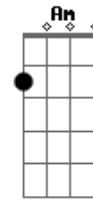

© ukulele-chords.com

© ukulele-chords.com