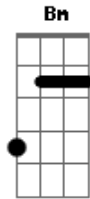

© ukulele-chords.com