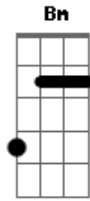

© ukulele-chords.com