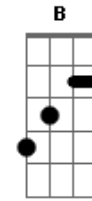

© ukulele-chords.com