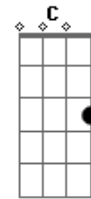

© ukulele-chords.com