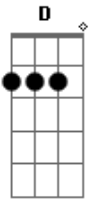

Elvis Presley - Let It Be Me

Tom: G

G D
I bless the day I found you
Em Bm
I want to stay around you
C G
And so I beg you
C G
Let it be me.

G D
Don't take this heaven from one
Em Bm
If you must cling to someone
C G
Now and forever
C G
Let it be me

(chorus)

C Bm
'Cause each time we meet love

C G
I find complete love
Am Bm
Without your sweet love
C B D
What would life be?

G D
So never leave me lonely
Em Bm
Tell me you love me only
C G
And that you'll always
C G
Let it be me
C G
And that you'll always
C G
Let it be me
C G
And that you'll always
C G
Let it be me

Acordes

© ukulele-chords.com

© ukulele-chords.com

© ukulele-chords.com

© ukulele-chords.com

© ukulele-chords.com

© ukulele-chords.com

© ukulele-chords.com