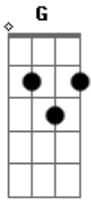

Elvis Presley - Let It Be Me

Tom: G

I ^G bless the ^D day I found you
^{Em} I want to stay around you
^C And so I beg you
^C Let it be me.

^G Don't take this ^D heaven from one
^{Em} If you must cling to someone
^C Now and forever
^C Let it be me

(chorus)

^C 'Cause each time we meet ^{Bm} love

^C I find ^G complete love
^{Am} Without your ^{Bm} sweet love
^C What would life be? ^{B D}

^G So never leave me ^D lonely
^{Em} Tell me you love me only ^{Bm}
^C And that you'll always ^G
^C Let it be me ^G
^C And that you'll always ^G
^C Let it be me ^G
^C And that you'll always ^G
^C Let it be me ^G

Acordes

© ukulele-chords.com