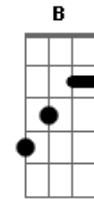

© ukulele-chords.com