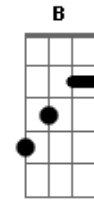

© ukulele-chords.com