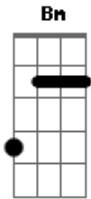

© ukulele-chords.com