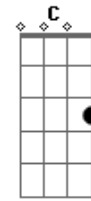

© ukulele-chords.com