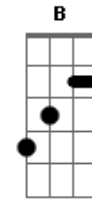

© ukulele-chords.com