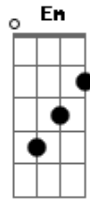

© ukulele-chords.com