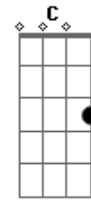

© ukulele-chords.com