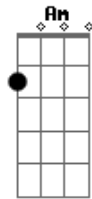

© ukulele-chords.com