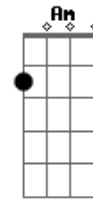

© ukulele-chords.com

© ukulele-chords.com