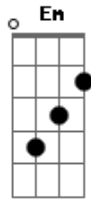

© ukulele-chords.com