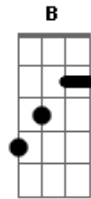

© ukulele-chords.com