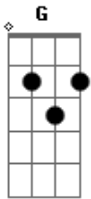

Elvis Presley - Let It Be Me

Tom: G

G D
I bless the day I found you
Em Bm
I want to stay around you
C G
And so I beg you
C G
Let it be me.

G D
Don't take this heaven from one
Em Bm
If you must cling to someone
C G
Now and forever
C G
Let it be me

(chorus)

C Bm
'Cause each time we meet love

C G
I find complete love
Am Bm
Without your sweet love
C B D
What would life be?

G D
So never leave me lonely
Em Bm
Tell me you love me only
C G
And that you'll always
C G
Let it be me
C G
And that you'll always
C G
Let it be me
C G
And that you'll always
C G
Let it be me

Acordes

© ukulele-chords.com