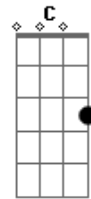

© ukulele-chords.com