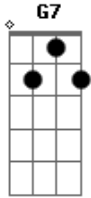

© ukulele-chords.com