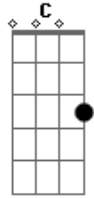

© ukulele-chords.com