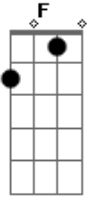

Elvis Presley - It's Still Here

Tom: F
Intro: F

F F7
The day you said we'd never part
Bb Bbm
You turned around and broke my heart
F Bb F Bb C F (Riff)
You had the nerve to tell me I would soon forget
F F7
Now you've been gone away one year
Bb Bbm
And I have not forgotten dear
F Bb F
The love I had for you so long
Bb C F
Is still here
F F7
It's here still here
F F7
Because my heart cannot believe
F Bb C F (Riff)
We're really through
F F7

And though you said we'd never part
Bb Bbm
You turned around and broke my heart
F Bb F
The love I had for you so long
Bb C F (Riff)
Is still here
F F7
It's here still here
F F7
Because my heart cannot believe
F Bb C
We're really through
F F7
Now you've been gone away one year
Bb Bbm
And I have not forgotten dear
F Bb F
The love I had for you so long
Bb C F
Is still here
Intro:
Riff:

Acordes

© ukulele-chords.com