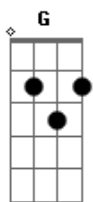

Elvis Presley - It Keeps Right On A-Hurtin

tom:

Intro: ^GD ^GG ^CC ^GG ^DD

[Primeira Parte]

^GI cry myself to sleep each night ^{G7}
^CWishing I could hold you tight
^GLife seems so empty since you went a..way ^D
^GThe pillow where you lay your head ^{G7}
^CNow holds my empty dreams instead
^DAnd it keeps right on a-hurtin' since you're gone ^{G C G}

Acordes

© ukulele-chords.com

© ukulele-chords.com

© ukulele-chords.com

© ukulele-chords.com

[Segunda Parte]

^GThey say a man ain't supposed to cry ^{G7}
^CBut when I see you passin' by
^GMy heart breaks down and cries a million tears ^D
^GThe pillow where you lay your head ^{G7}
^CNow holds my empty dreams instead
^DAnd it keeps right on a-hurtin' since you're gone ^{G C G}