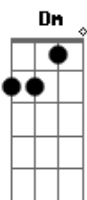

© ukulele-chords.com