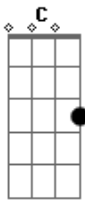

Elvis Presley - Indescribably Blue

Tom: C

C Dm
Our friends all ask me
G C
The last time I saw you
C Dm
And I smile and tell them
G C
It's been a day or two

Am Am F
There's no way to explain it
G C
The way that I miss you
A Dm
And my love, you have left me
G C
Indescribably blue

C Dm

I talk to your picture
G C
My fav'rite one of you
C G
I wish that you were here with me
G C
But what good will it do

Am Am F
Having no way to tell you
G C
The pain that I've been through
A Dm
Oh, my love, you have left me
G C
Indescribably blue
Am Am F
Yes, my love, you have left me
G C
Indescribably blue

Acordes