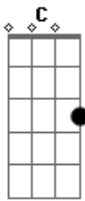

Elvis Presley - Indescribably Blue

Tom: C

C Dm
Our friends all ask me
G C
The last time I saw you
C Dm
And I smile and tell them
G C
It's been a day or two
Am Am F
There's no way to explain it
G C
The way that I miss you
A Dm
And my love, you have left me
G C
Indescribably blue
C Dm

I talk to your picture
G C
My fav'rite one of you
C G
I wish that you were here with me
G C
But what good will it do
Am Am F
Having no way to tell you
G C
The pain that I've been through
A Dm
Oh, my love, you have left me
G C
Indescribably blue
Am Am F
Yes, my love, you have left me
G C
Indescribably blue

Acordes