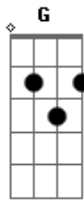

© ukulele-chords.com