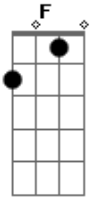

© ukulele-chords.com