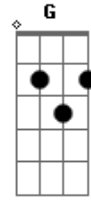

© ukulele-chords.com