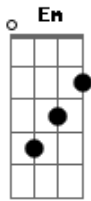

© ukulele-chords.com

© ukulele-chords.com