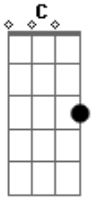

Elvis Presley - In My Way

Tom: C

C Am C Am
I may not be here tomorrow
F Em G
But I'm close beside you today
F G C G Am
So lie to me a little, say you love me a lot
F G C

And I'll be true to you in my way
C Am C Am
Love never goes on forever
F Em G
At least that's what wise men all say
F G C G Am
So smile when you kiss me, tomorrow you may cry
F G C
But I'll be true to you in my way

Acordes

© ukulele-chords.com