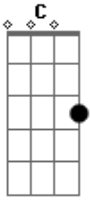

Elvis Presley - In My Way

Tom: C

C Am C Am
I may not be here tomorrow
F Em G
But I'm close beside you today
F G C G Am
So lie to me a little, say you love me a lot
F G C

And I'll be true to you in my way
C Am C Am
Love never goes on forever
F Em G
At least that's what wise men all say
F G C G Am
So smile when you kiss me, tomorrow you may cry
F G C
But I'll be true to you in my way

Acordes

© ukulele-chords.com