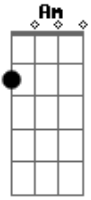

Elvis Presley - In My Way

Tom: C

C Am C Am
I may not be here tomorrow
F Em G
But I'm close beside you today
F G C G Am
So lie to me a little, say you love me a lot
F G C

And I'll be true to you in my way
C Am C Am
Love never goes on forever
F Em G
At least that's what wise men all say
F G C G Am
So smile when you kiss me, tomorrow you may cry
F G C
But I'll be true to you in my way

Acordes

© ukulele-chords.com

© ukulele-chords.com

© ukulele-chords.com

© ukulele-chords.com

© ukulele-chords.com