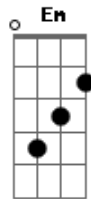

© ukulele-chords.com