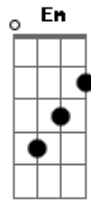

© ukulele-chords.com