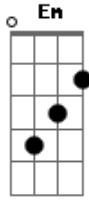

© ukulele-chords.com

© ukulele-chords.com