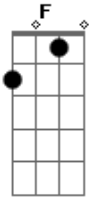

© ukulele-chords.com