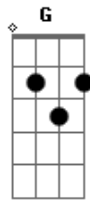

© ukulele-chords.com