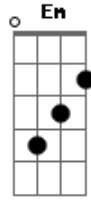

© ukulele-chords.com