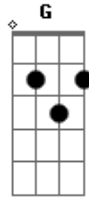

© ukulele-chords.com