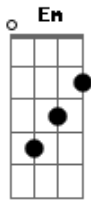

© ukulele-chords.com