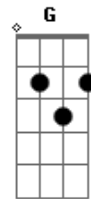

© ukulele-chords.com