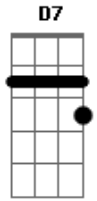

© ukulele-chords.com