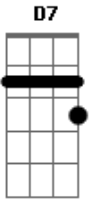

© ukulele-chords.com