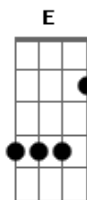

© ukulele-chords.com