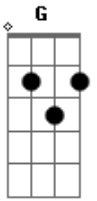

© ukulele-chords.com