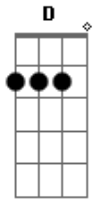

Elvis Presley - I'm Yours

Tom: D

^D My love I offer to you now, ^A my heart and all it can give, ^D
^A For just as long as I live, I'm yours.

^D No arms but yours, dear, will do, my lips will always be true, ^{A7} ^D
^{G D} my eyes can see only you, I'm yours.

^{D7} And as the years roll along, ^G ^A ^D
^E your joy, your tears I'll gladly share, ^{A7}
^A and when things go wrong, dear, ^A

just hold out your hand and I'll be there.

^D With every beat of my heart, with every breath that I take, ^D
^{G D} now and forever, sweetheart, I'm yours.

^{D7} And as the years roll along, ^G ^A ^D
^E your joy, your tears I'll gladly share, ^{A7}
^A and when things go wrong, dear, ^A ^E
^{A7} just hold out your hand and I'll be there.

^D With every beat of my heart, with every breath that I take, ^D
^A now and forever, sweetheart I'm yours. ^{A7} ^D

Acordes

© ukulele-chords.com