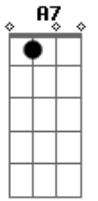

© ukulele-chords.com