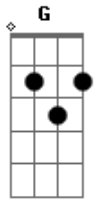

© ukulele-chords.com