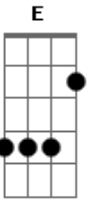

© ukulele-chords.com