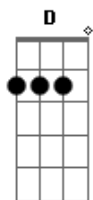

Elvis Presley - I'm Yours

Tom: D

D **A**
My love I offer to you now, my heart and all it can give,
A **D**
For just as long as I live, I'm yours.

D **A**
No arms but yours, dear, will do, my lips will always be true,
A **A7** **D**
G D
my eyes can see only you, I'm yours.

D7 **G** **A**
And as the years roll along,
your joy, your tears I'll gladly share,
A **E**
and when things go wrong, dear,
A **A7**

just hold out your hand and I'll be there.

D **A**
With every beat of my heart, with every breath that I take,
A **D**
G D
now and forever, sweetheart, I'm yours.

D7 **G** **A**
And as the years roll along,
D
your joy, your tears I'll gladly share,
A **E**
and when things go wrong, dear,
A7
just hold out your hand and I'll be there.

D **A**
With every beat of my heart, with every breath that I take,
A **A7** **D**
now and forever, sweetheart I'm yours.

Acordes