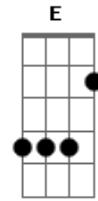

© ukulele-chords.com