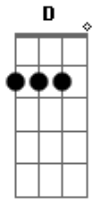

Elvis Presley - I'm Yours

Tom: D

D **A**
My love I offer to you now, my heart and all it can give,
A **D**
For just as long as I live, I'm yours.

D **A**
No arms but yours, dear, will do, my lips will always be true,
A **A7** **D**
G D
my eyes can see only you, I'm yours.

D7 **G** **A**
And as the years roll along,
D
your joy, your tears I'll gladly share,
E
and when things go wrong, dear,
A7

just hold out your hand and I'll be there.

D **A**
With every beat of my heart, with every breath that I take,
A **D**
G D
now and forever, sweetheart, I'm yours.

D7 **G** **A**
And as the years roll along,
D
your joy, your tears I'll gladly share,
A **E**
and when things go wrong, dear,
A7
just hold out your hand and I'll be there.

D **A**
With every beat of my heart, with every breath that I take,
A **A7** **D**
now and forever, sweetheart I'm yours.

Acordes

© ukulele-chords.com