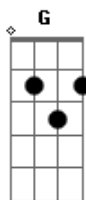

© ukulele-chords.com