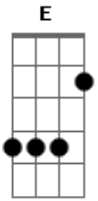

© ukulele-chords.com