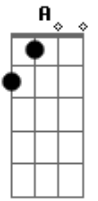

© ukulele-chords.com