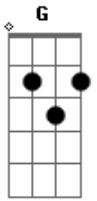

© ukulele-chords.com