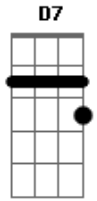

Elvis Presley - I'm Yours

Tom: D

^D My love I offer to you now, ^A my heart and all it can give, ^D
^A For just as long as I live, I'm yours.

^D No arms but yours, dear, will do, my lips will always be true, ^A ^{A7} ^D
^{G D} my eyes can see only you, I'm yours.

^{D7} And as the years roll along, ^G ^A ^D
^E your joy, your tears I'll gladly share, ^{A7}
^A and when things go wrong, dear, ^A

just hold out your hand and I'll be there.

^D ^A With every beat of my heart, with every breath that I take, ^D
^{G D} now and forever, sweetheart, I'm yours.

^{D7} ^G ^A And as the years roll along, ^D
^E your joy, your tears I'll gladly share, ^A ^E
^{A7} and when things go wrong, dear, ^A ^{A7}
^A just hold out your hand and I'll be there.

^D ^A With every beat of my heart, with every breath that I take, ^D
^A now and forever, sweetheart I'm yours. ^{A7} ^D

Acordes

© ukulele-chords.com

© ukulele-chords.com

© ukulele-chords.com

© ukulele-chords.com

© ukulele-chords.com

© ukulele-chords.com