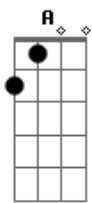

© ukulele-chords.com