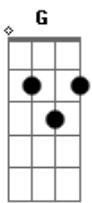

© ukulele-chords.com

© ukulele-chords.com