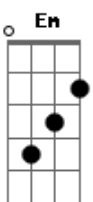

© ukulele-chords.com