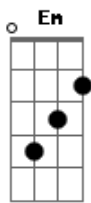

© ukulele-chords.com