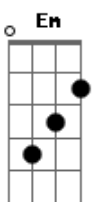

© ukulele-chords.com

© ukulele-chords.com