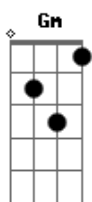

© ukulele-chords.com