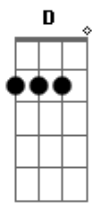

Elvis Presley - I'm Leavin'

Tom: D

(intro) D G Gm D

D D
Well I know, if I'd arrived in time to know you
Gm D Em Gbm G A G A
You'd have taken the time to show me,
D I
wouldn't be lonely I'm, I'm leavin'
D D G
Where will I go, who will I have to lie beside me
Gm D Em Gbm G A
Is it something that's inside me,
D
I'm so lonely

A A D A D
Tried so hard each time, each time I just can't make it
A
G
Feelin' fast vibrations and I just can't take it
G D Em Gbm
Living from day to day, chasing the dream
I
I'm, I'm leavin'
(intro)
La la la la la la la la la la la la la la
La la la la la la la la la la la la la la
(refrão)

Acordes