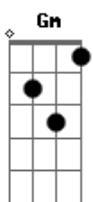

© ukulele-chords.com