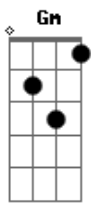

© ukulele-chords.com