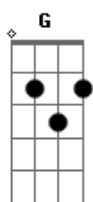

Elvis Presley - I'm Leavin

Tom: D A D A D

(intro) D G Gm D A

Tried so hard each time, each time I just can't make it A

Well I know, if I'd arrived in time to know you A

Feelin' fast vibrations and I just can't take it Em Gbm

Gm D G

G A D

Living from day to day, chasing the dream Em Gbm

D You'd have taken the time to show me, I

wouldn't be lonely D

I'm, I'm leavin D

D Where will I go, who will I have to lie beside me G

Gm D D Em Gbm G A

(intro)

La la la la la la la la la la la la la la

La la la la la la la la la la la la la la

(refrão)

Acordes

© ukulele-chords.com

© ukulele-chords.com

© ukulele-chords.com