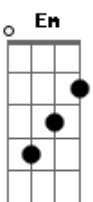

Elvis Presley - I'm Leavin

Tom: D A D A D

(intro) D G Gm D A

Tried so hard each time, each time I just can't make it A

Well I know, if I'd arrived in time to know you A

Feelin' fast vibrations and I just can't take it Em Gbm

Gm D G

G A D

Living from day to day, chasing the dream Em Gbm

D You'd have taken the time to show me, I

wouldn't be lonely D

I'm, I'm leavin D

D Where will I go, who will I have to lie beside me G

Gm D D Em Gbm G A

(intro)

La la la la la la la la la la la la la la

La la la la la la la la la la la la la la

(refrão)

Acordes

© ukulele-chords.com

© ukulele-chords.com

© ukulele-chords.com