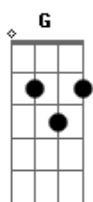

© ukulele-chords.com

© ukulele-chords.com