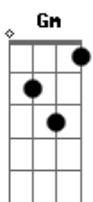

Elvis Presley - I'm Leavin

Tom: D A D A D

(intro) D G Gm D A

Tried so hard each time, each time I just can't make it A

Well I know, if I'd arrived in time to know you A

Feelin' fast vibrations and I just can't take it Em Gbm

Gm D G

G A D

Living from day to day, chasing the dream Em Gbm

D You'd have taken the time to show me, I

wouldn't be lonely D

I'm, I'm leavin D

D Where will I go, who will I have to lie beside me G

Gm D D Em Gbm G A

(intro)

La la la la la la la la la la la la la la

La la la la la la la la la la la la la la

(refrão)

Acordes

© ukulele-chords.com

© ukulele-chords.com

© ukulele-chords.com