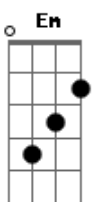

© ukulele-chords.com