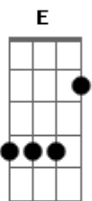

© ukulele-chords.com