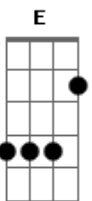

© ukulele-chords.com