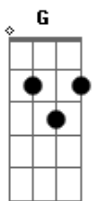

© ukulele-chords.com