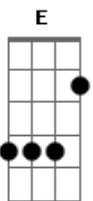

© ukulele-chords.com