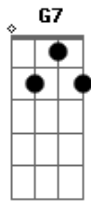

© ukulele-chords.com