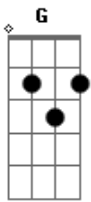

Elvis Presley - I'll Hold You In My Heart

Tom: G

Standard tuning.

I said I'd hold, I said I'd hold,
I said I'd hold you in my heart 'till I can hold you in my arms
Like you've never been held before
Well I'll think of you each day and then I'll dream the night away
Oh, 'till you are in my arms once more
The stars up in the sky, you know they know the reason why
I feel so blue 'cause I'm away from you
Yeah I'll hold you in my heart 'till I can hold you in my arms
Oh darling please wait for me
You know the stars up in the sky, you know they know the reason why

I feel so blue 'cause I'm away, I'm away from you
Yeah I'll hold you in my heart 'till I can hold you in my arms
Oh darling please wait for me
The stars up in the sky you know they know the reason why...
I feel so blue 'cause I'm away, I'm away, I'm away, I'm away from you
I said, I said I'd hold you in my heart, heart, heart 'till I can hold you in my arms
Oh darling please wait for me
The stars up in the sky, you know they know the reason why
I, I feel so blue 'cause I'm away, I'm away from you
Yeah, I'll hold you in my heart 'till I can hold you in my arms
Oh darling please wait for me

Acordes

© ukulele-chords.com