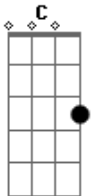

Elvis Presley - If I Were You

Tom: C
Intro: C Dm F C

C
A sandman comes to my house late each night
But it's way in the morning before he turns out my life
C
It's times like this, my darling, I could see
Dm F C
If I were you I'd know that I love me

C
The great snowman I've been called by all
Dm F C
But it looks like this time I'm gonna fall
C
It's times like this, my darling, I can see
Dm F C
Ooh, if I were you I'd know that I love me

G F C
Wind and rain and storm closin' in on me

G F C
I've walked the streets alone with my self sympathy
C
Can you hear me saying hopefully
Dm F C
Ooh, if I were you I'd know that I love me

Repeat 3rd part

Dm F C
Ooh, if I were you I'd know that I love me
Dm F C
If I were you I'd know that I love me

Acordes

© ukulele-chords.com